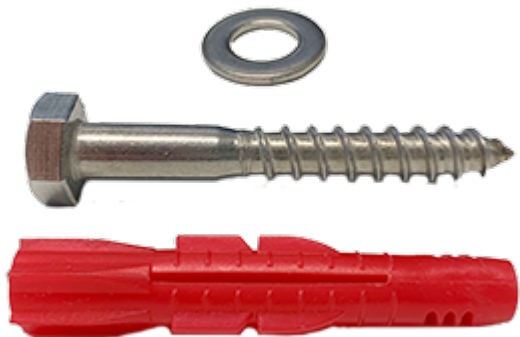

6208-Z Mounting set

Including:

- 6 pcs screws
- 6 pcs washers
- 6 pcs Shark anchor

For height-adjustable Regal support rail (20102C)

Product Information

Width	0 mm	Color	-
Length	-	Rail color	-
Height	-	Material	-
Depth	-	Handedness	-