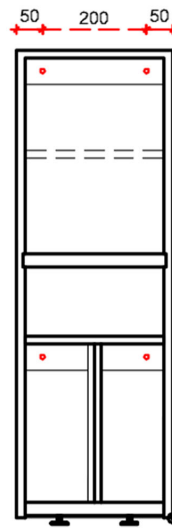

### 6320 HH Gaius dispenser cabinets

The Gaius dispenser cabinet consists of a paper towel dispenser and shelf in the top section, and two Dispenso Pac -stands hidden by a door in the bottom frame.

The white moisture resistant frame, made of 16 mm melamine, ensures longevity in active use. The doors are made of high-pressure laminate with additional grey accent strips along the edges to promote spatial recognition. The orientation of the doors is changeable.

The Gaius dispenser cabinet consists of

- a paper towel dispenser
- a shelf in the top section
- two Dispenso Pac -stands hidden by a door in the bottom frame

#### Product Information

<b>Width</b>	300 mm	<b>Color</b>	white
<b>Length</b>	-	<b>Rail color</b>	-
<b>Height</b>	900 mm	<b>Material</b>	-
<b>Depth</b>	135 mm	<b>Handedness</b>	both

## pystyleikkaus

edestä

vasen pääty

edestä  
ilman ovia