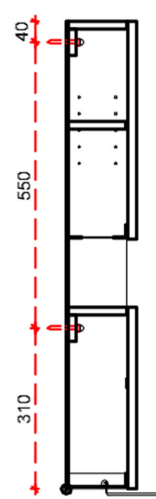

### 6320 HH Gaius dispenser cabinets

The Gaius dispenser cabinet consists of a paper towel dispenser and shelf in the top section, and two Dispenso Pac -stands hidden by a door in the bottom frame.

The white moisture resistant frame, made of 16 mm melamine, ensures longevity in active use. The doors are made of high-pressure laminate with additional grey accent strips along the edges to promote spatial recognition. The orientation of the doors is changeable.

#### Product Information

<b>Width</b>	300 mm	<b>Color</b>	white
<b>Length</b>	-	<b>Rail color</b>	-
<b>Height</b>	900 mm	<b>Material</b>	-
<b>Depth</b>	135 mm	<b>Handedness</b>	both

# 6320

GAIUS - ANNOSTINKAAPPI  
2 MATALAA OVEA ilman vetimiä  
oikea/vasenkäätinen

## pystyleikkaus

edestä

vasen pääty

edestä  
ilman ovia