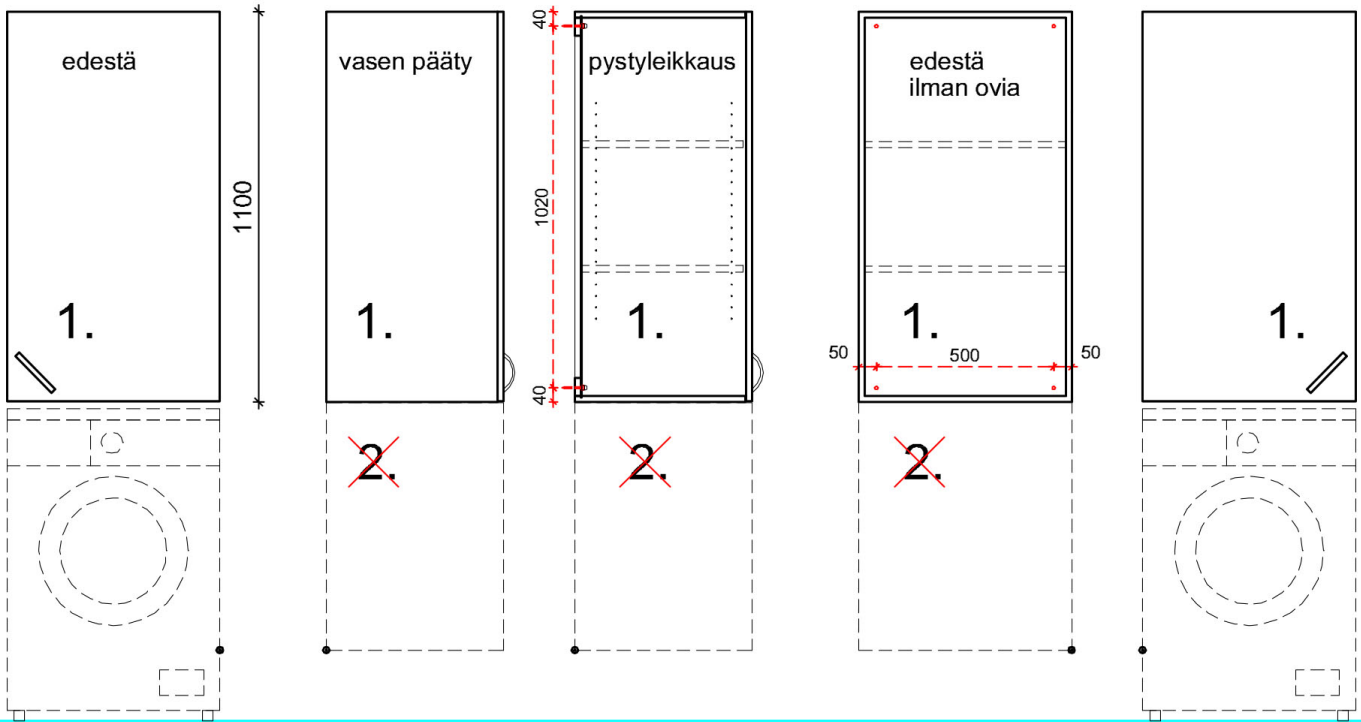

The cabinet can be customized to include a lock hole, suitable for an Abloy- or cabinet lock. Such modification requires identification of preferred door orientation with the order.

The Gaius washing machine cabinet (63020 H) consists of two separate frames. The lower frame can be removed to provide floor space for the washing machine.

The top frame (63020-1 H):

- W600 x H1100 x D500 mm
- includes two shelves

The bottom frame (63020-2 H):

- W600 x H700 x D500 mm
- one shelf

Product Information

Width	600 mm	Color	white
Length	-	Rail color	-
Height	1800 mm	Material	-
Depth	500 mm	Handedness	both

päältä

63020

GAIUS - PESUKONEKAAPPI
oikea/vasenkäätinen

vaakaleikkaus

päältä

edestä

vasen pääty

pystyleikkaus