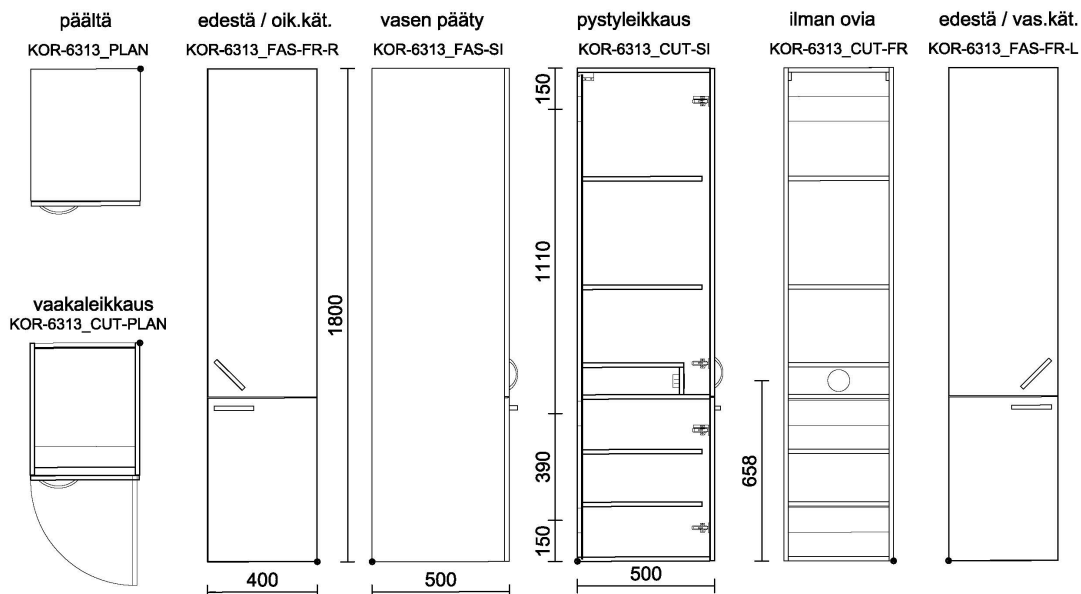

Blueprint

6313

Korpinen Oy pitääntää oikeudet mitta- ja tuotemuutoksiin, 2016.