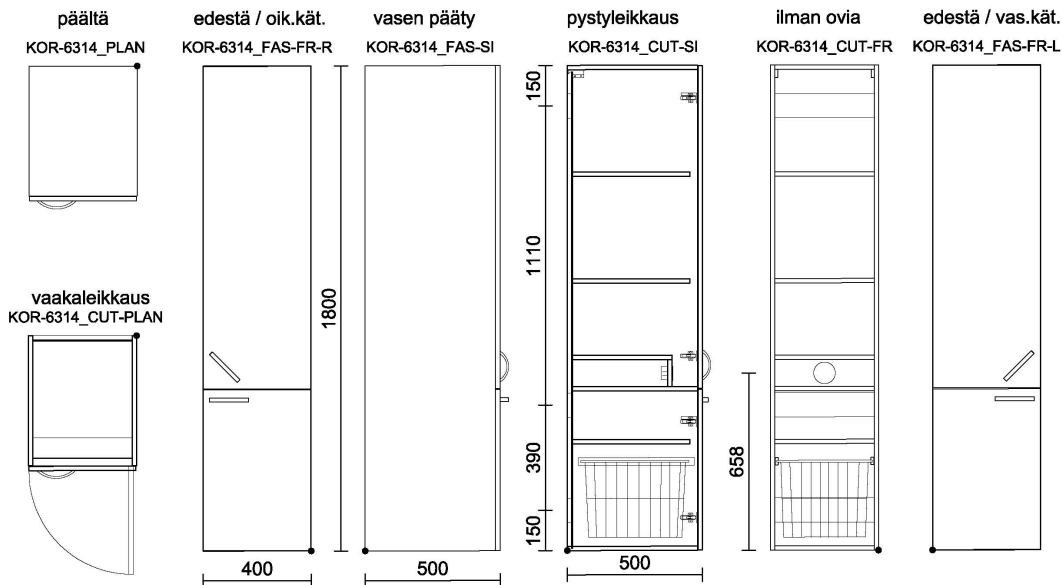

- two doors
- three stationary shelves (two on the top section and one on bottom section)
- a pull-out laundry basket
- a fixed enclosing that can be fitted with an electrical outlet

Product Information

Width	400 mm	Color	white
Length	-	Rail color	-
Height	1800 mm	Material	-
Depth	500 mm	Handedness	-

Blueprint

6314

Korpinen Oy pidättää oikeudet mitta- ja tuotemuutoksiin, 2016.