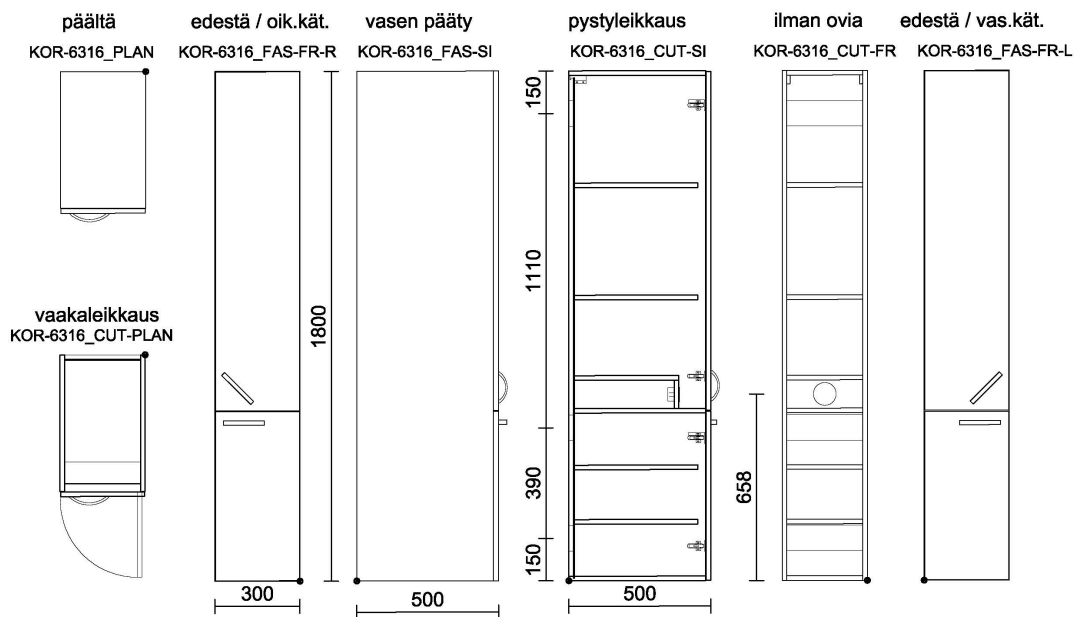

Blueprint

6316

Korpinen Oy pidättää oikeudet mitta- ja tuotemuutoksiin, 2016.