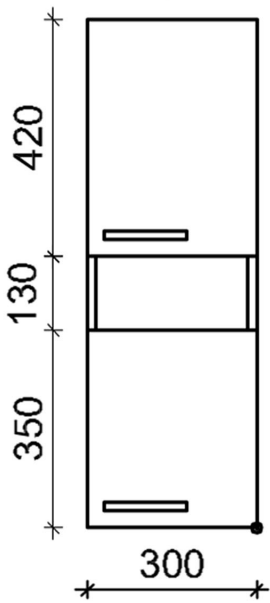

6326 Gaius paper towel cabinet

Gaius paper towel cabinets include a paper towel dispenser and a number of shelves.

The white moisture resistant frame, made of 16 mm melamine, ensures longevity in active use. The doors are made of high-pressure laminate with additional grey accent strips along the edges to promote spatial recognition. The orientation of the doors is changeable.

- a paper towel dispenser in the top frame
- two doors
- one shelf at the top frame
- one shelf at the bottom frame

Product Information

Width	300 mm	Color	white
Length	-	Rail color	-
Height	900 mm	Material	-
Depth	135 mm	Handedness	both

6326

GAIUS - PAPERIPYYHEKAAPPI
2 MATALAA OVEA
oikea/vasenkätinen

ylhäältä

vaakaleikkaus

pystyleikkaus

edestä

vasen pääty

edestä
ilman ovia