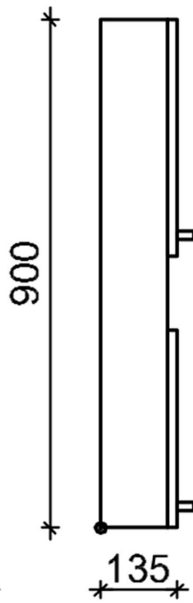

6326 Gaius paper towel cabinet

Gaius paper towel cabinets include a paper towel dispenser and a number of shelves.

The white moisture resistant frame, made of 16 mm melamine, ensures longevity in active use. The doors are made of high-pressure laminate with additional grey accent strips along the edges to promote spatial recognition. The orientation of the doors is changeable.

- a paper towel dispenser in the top frame
- two doors
- one shelf at the top frame
- one shelf at the bottom frame

Product Information

Width	300 mm	Color	white
Length	-	Rail color	-
Height	900 mm	Material	-
Depth	135 mm	Handedness	both

6326

GAIUS - PAPERIPYYHEKAAPPI
2 MATALAA OVEA
oikea/vasenkätinen

ylhäältä

vaakaleikkaus

pystyleikkaus

edestä

vasen pääty

edestä
ilman ovia