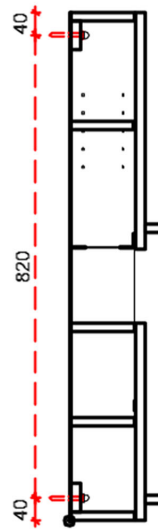

6326 Gaius paper towel cabinet

Gaius paper towel cabinets include a paper towel dispenser and a number of shelves.

The white moisture resistant frame, made of 16 mm melamine, ensures longevity in active use. The doors are made of high-pressure laminate with additional grey accent strips along the edges to promote spatial recognition. The orientation of the doors is changeable.

The cabinet can be customized to include a lock hole, suitable for an Abloy- or cabinet lock. Such modification requires identification of preferred door orientation with the order.

Gaius cabinet with a paper towel dispenser

- a paper towel dispenser in the top frame
- two doors
- one shelf at the top frame
- one shelf at the bottom frame

Product Information

Width	300 mm	Color	white
Length	-	Rail color	-
Height	900 mm	Material	-
Depth	135 mm	Handedness	both

6326

GAIUS - PAPERIPYYHEKAAPPI
2 MATALAA OVEA
oikea/vasenkätinen

ylhäältä

vaakaleikkaus

pystyleikkaus

edestä

vasen pääty

edestä
ilman ovia