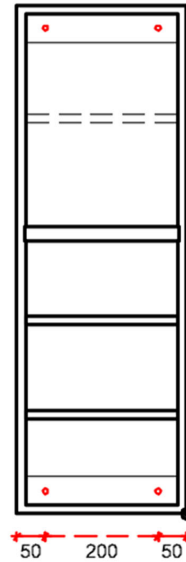

6326 Gaius paper towel cabinet

Gaius paper towel cabinets include a paper towel dispenser and a number of shelves.

The white moisture resistant frame, made of 16 mm melamine, ensures longevity in active use. The doors are made of high-pressure laminate with additional grey accent strips along the edges to promote spatial recognition. The orientation of the doors is changeable.

The cabinet can be customized to include a lock hole, suitable for an Abloy- or cabinet lock. Such modification requires identification of preferred door orientation with the order.

Gaius cabinet with a paper towel dispenser

- a paper towel dispenser in the top frame
- two doors
- one shelf at the top frame
- one shelf at the bottom frame

Product Information

Width	300 mm	Color	white
Length	-	Rail color	-
Height	900 mm	Material	-
Depth	135 mm	Handedness	both

6326

GAIUS - PAPERIPYYHEKAAPPI
2 MATALAA OVEA
oikea/vasenkätinen

ylhäältä

vaakaleikkaus

pystyleikkaus

edestä

vasen pääty

edestä
ilman ovia