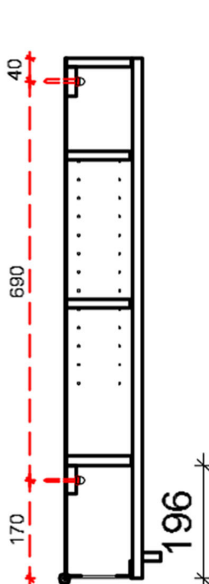

6327 Gaius paper towel cabinet

Gaius paper towel cabinets include a paper towel dispenser and a number of shelves.

The white moisture resistant frame, made of 16 mm melamine, ensures longevity in active use. The doors are made of high-pressure laminate with additional grey accent strips along the edges to promote spatial recognition. The orientation of the doors is changeable. The cabinet can be customized to include a lock hole, suitable for an Abloy- or cabinet lock. Such modification requires identification of preferred door orientation with the order.

Gaius cabinet with a paper towel dispenser

- a paper towel dispenser in the bottom frame
- three shelves

Product Information

Width	300 mm	Color	white
Length	-	Rail color	-
Height	900 mm	Material	-
Depth	135 mm	Handedness	both

6327

GAIUS - PAPERIPYYHEKAAPPI
KORKEA OVI
oikea/vasenkäätinen

ylhäältä

vaakaleikkaus

pystyleikkaus

edestä

vasen pääty

edestä
ilman ovia