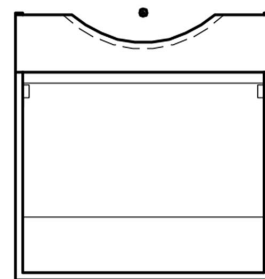

edestä
ilman ovia