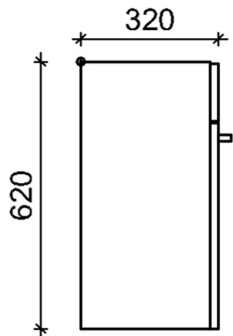

### 64100-1 Senior basin cabinet

Senior basin cabinet is designed to complement the 600 mm wide Senior basin. Cabinets are of white moisture resistant frame, made of 16 mm melamine, ensuring longevity in active use. The drawer unit can be removed for the wheelchair user without removing the basin.

#### Product Information

Width	600 mm	Color	matte white
Length	-	Rail color	-
Height	620 mm	Material	-
Depth	320 mm	Handedness	both

## Blueprint

64100-1  
64101-1

SENIOR - ALLASKAAPPI

päältä

vaakaleikkaus

pystyleikkaus

vasen pääty

edestä

edestä  
ilman ovia

30  
450  
40