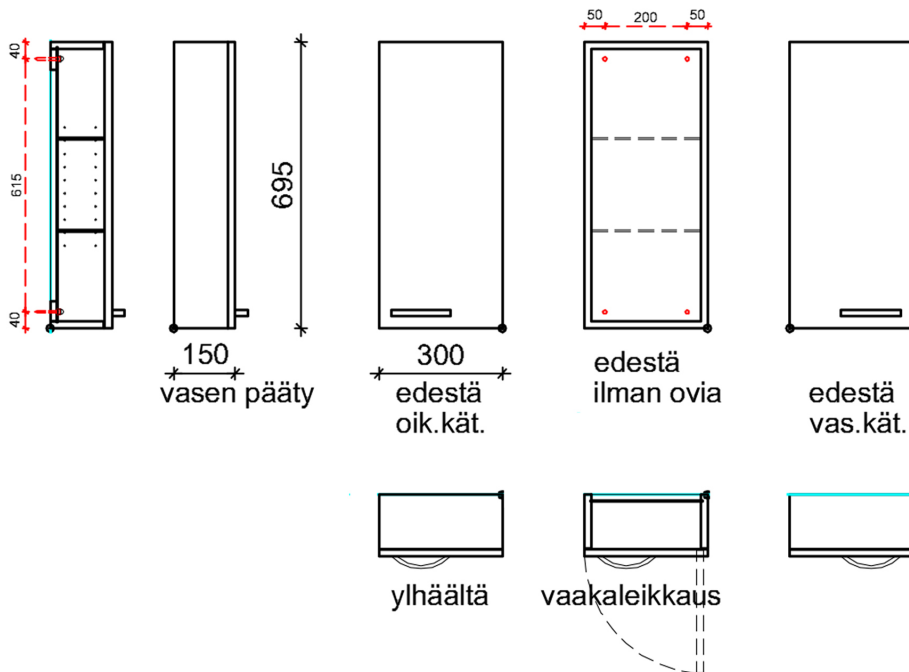

64100-3 Senior wall cabinet

Senior cabinet solutions are designed to complement the 900 mm wide Senior basin. Cabinets are of white moisture resistant frame, made of 16 mm melamine, ensuring longevity in active use.

The wall-mounted cabinet has one white door, which hides two glass shelves.

Product Information

Width	300 mm	Color	matte white
Length	-	Rail color	-
Height	695 mm	Material	-
Depth	150 mm	Handedness	both

Blueprint

pystyleikkaus

64100-3 64101-3

SENIOR - YLÄSIVUKAAPPI
oikea/vasenkäinen