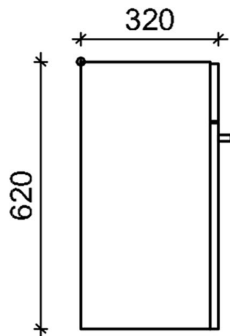

64101-1 Senior basin cabinet

Senior basin cabinet is designed to complement the 900 mm wide Senior basin. Cabinets are of white moisture resistant frame, made of 16 mm melamine, ensuring longevity in active use. The drawer unit can be removed for the wheelchair user without removing the basin.

Senior basin cabinet, with grey doors

Product Information

Width	600 mm	Color	matte gray
Length	-	Rail color	-
Height	620 mm	Material	-
Depth	320 mm	Handedness	both

Blueprint

64100-1

64101-1

SENIOR - ALLASKAAPPI

päältä

vaakaleikkaus

pystyleikkaus

vasen pääty

edestä

edestä
ilman ovia

30
450
40