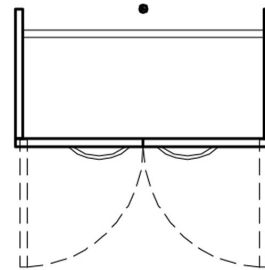

64101-1 Senior basin cabinet

Senior basin cabinet is designed to complement the 900 mm wide Senior basin. Cabinets are of white moisture resistant frame, made of 16 mm melamine, ensuring longevity in active use. The drawer unit can be removed for the wheelchair user without removing the basin.

Senior basin cabinet, with grey doors

Product Information

Width	600 mm	Color	matte gray
Length	-	Rail color	-
Height	620 mm	Material	-
Depth	320 mm	Handedness	both

Blueprint

64100-1

64101-1

SENIOR - ALLASKAAPPI

päältä

vaakaleikkaus

pystyleikkaus

vasen pääty

edestä

edestä
ilman ovia

30
450
40