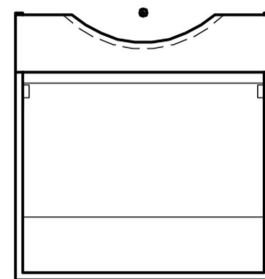

64101-1 Senior basin cabinet

Senior basin cabinet is designed to complement the 900 mm wide Senior basin. Cabinets are of white moisture resistant frame, made of 16 mm melamine, ensuring longevity in active use. The drawer unit can be removed for the wheelchair user without removing the basin.

Senior basin cabinet, with grey doors

Product Information

Width	600 mm	Color	matte gray
Length	-	Rail color	-
Height	620 mm	Material	-
Depth	320 mm	Handedness	both

Blueprint

64100-1

64101-1

SENIOR - ALLASKAAPPI

päältä

vaakaleikkaus

pystyleikkaus

vasen pääty

edestä

edestä
ilman ovia

30
450
40