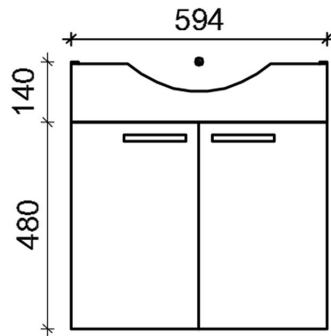

64101-1 Senior basin cabinet

Senior basin cabinet is designed to complement the 900 mm wide Senior basin. Cabinets are of white moisture resistant frame, made of 16 mm melamine, ensuring longevity in active use. The drawer unit can be removed for the wheelchair user without removing the basin.

Senior basin cabinet, with grey doors

Product Information

Width	600 mm	Color	matte gray
Length	-	Rail color	-
Height	620 mm	Material	-
Depth	320 mm	Handedness	both

Blueprint

64100-1

64101-1

SENIOR - ALLASKAAPPI

päältä

vaakaleikkaus

pystyleikkaus

vasen pääty

edestä

edestä
ilman ovia

30
450
40