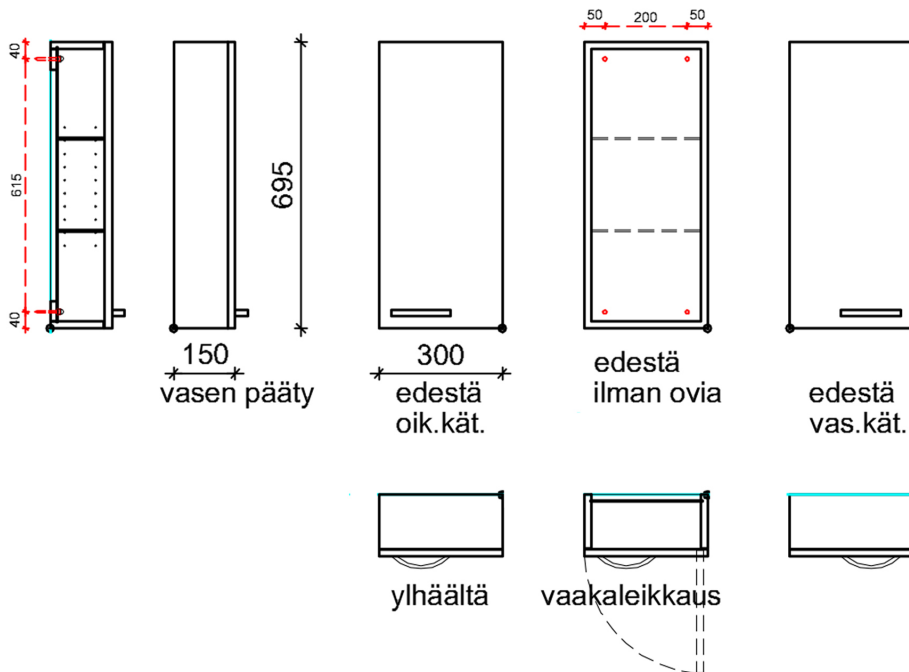

64101-3 Senior wall cabinet

Senior cabinet solutions are designed to complement the 900 mm wide Senior basin. Cabinets are of white moisture resistant frame, made of 16 mm melamine, ensuring longevity in active use.

The wall-mounted cabinet has one grey door, which hides two glass shelves.

Product Information

Width	300 mm	Color	matte gray
Length	-	Rail color	-
Height	695 mm	Material	-
Depth	150 mm	Handedness	-

Blueprint

pystyleikkaus

64100-3 64101-3

SENIOR - YLÄSIVUKAAPPI
oikea/vasenkäätinen