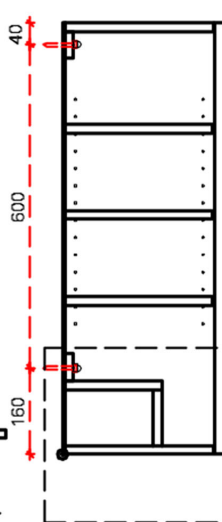

63003 HH Gaius top cabinet / utility cabinet

The white moisture resistant frame, made of 16 mm melamine, ensures longevity in active use. The door is made of high-pressure laminate with additional grey accent strips along the edges to promote spatial recognition. The orientation of the door is changeable.

The Gaius utility cabinet (63003 HH) consists of

- 3 shelves
- a fixed enclosing that can be fitted with two electrical outlets

Product Information

Width	400 mm	Color	white
Length	-	Rail color	-
Height	800 mm	Material	-
Depth	300 mm	Handedness	both

63003

GAIUS - YLÄKAAPPI pistorasiakotelolla
KORKEA OVI
oikea/vasenkätinen

ylhäältä

vaakaleikkaus

pystyleikkaus

edestä

vasen pääty

edestä
ilman ovia