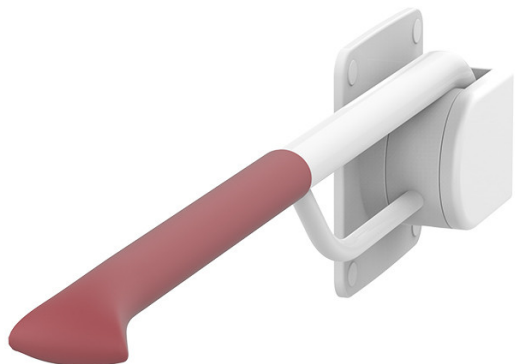

### 330001

The side-mounted Regal support rail suits both private and public bathroom facilities. The rail can be mounted, for example, to an enclosed water tank.

Rails are equipped with hinges that aid with folding, and keeping the rails in an upright position. These modern support rails have a white antimicrobial frame with an elastomeric gripping surface. The rail diameter is 27 mm. Additional hardware is painted steel, with plastic antimicrobial cover plates.

#### Product numbers:

- 330001GAM grey
- 330001RAM red

#### Product Information

Width	0 mm	Color	-
Length	770 mm	Rail color	-
Height	-	Material	-
Depth	-	Handedness	-