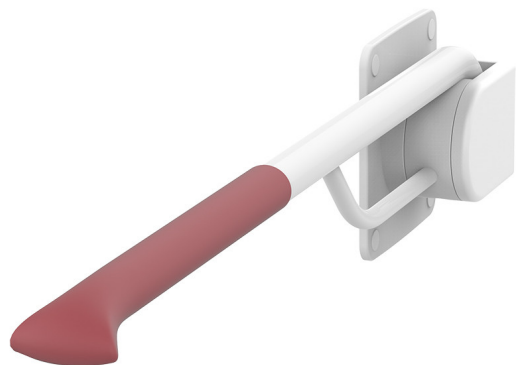

330003

The side-mounted Regal support rail suits both private and public bathroom facilities. The rail can be mounted, for example, to an enclosed water tank.

Rails are equipped with hinges that aid with folding, and keeping the rails in an upright position. These modern support rails have a white antimicrobial frame with an elastomeric gripping surface. The rail diameter is 27 mm.

Additional hardware is painted steel, with plastic antimicrobial cover plates.

Product numbers:

- 330003GAM grey
- 330003RAM red

Product Information

Width	0 mm	Color	-
Length	870 mm	Rail color	-
Height	-	Material	-
Depth	-	Handedness	-