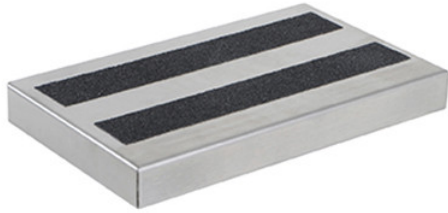

1311 RST Line shelf for soap products

RST-Line soap tray is made of stainless steel with additional non-slip strips.

Mounting hardware included.

Product Information

Width	180 mm	Color	-
Length	-	Rail color	-
Height	20 mm	Material	stainless steel
Depth	100 mm	Handedness	-