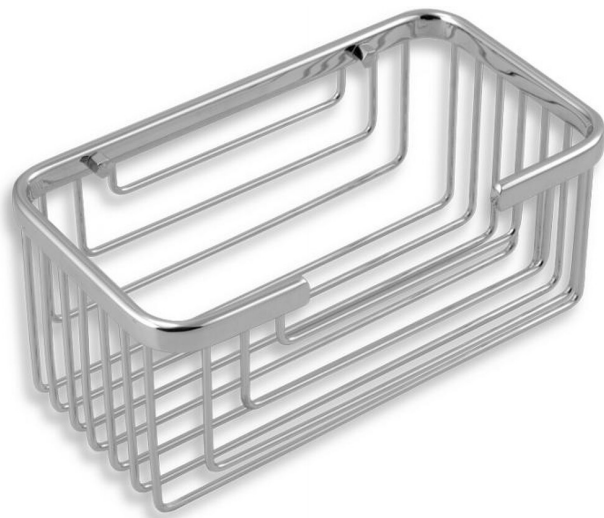

6086 Soap basket, big

- large high model
- chrome-plated stainless steel
- W290 x D130 x H95 mm

Product Information

Width	290 mm	Color	chrome
Length	-	Rail color	-
Height	95 mm	Material	stainless steel
Depth	130 mm	Handedness	-