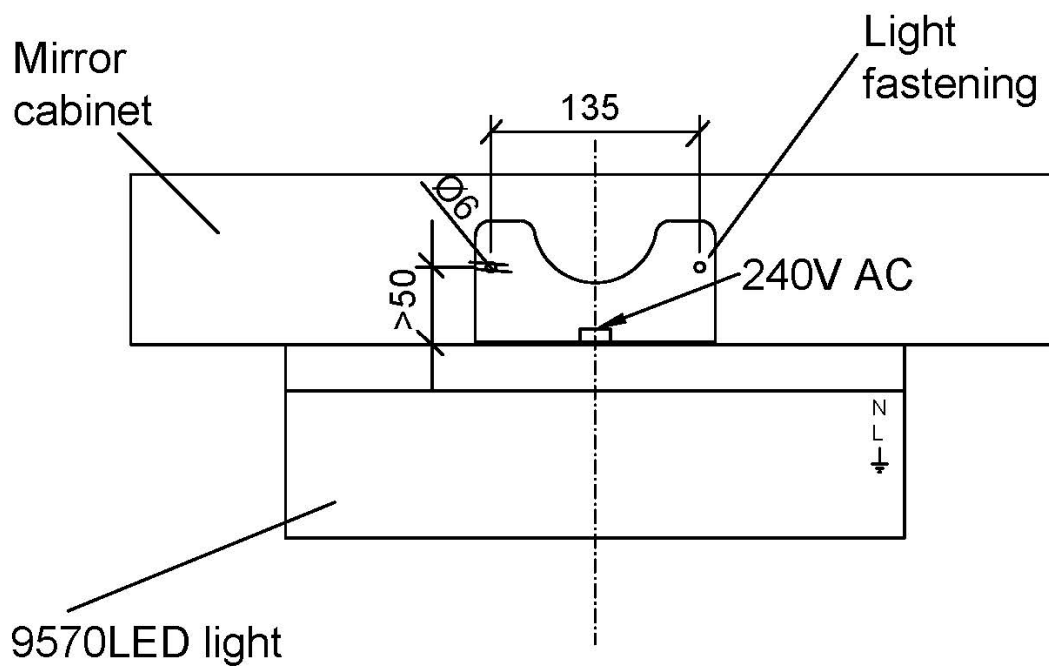

9570LED Mirror cabinet light

LED mirror cabinet lights suit all Korpinen mirror cabinets, corner mirrors, and corner mirror cabinets with special attachment pieces. The light fixture is attached to the top of cabinets with screws.

- Fits Gaius corner mirror cabinet and corner mirror
- fastened to the ceiling of the mirror cabinet with screws
- protection class is IP 44
- 8 watts
- 230 VAC, 0.4A
- 4000 K CRI Ra > 80
- It is possible to install a motion sensor
- Group cord or dali can not be added. No dimming

Product Information

Width	400 mm	Color	white
Length	-	Rail color	-
Height	81 mm	Material	-
Depth	205 mm	Handedness	-

Blueprint

PLAN