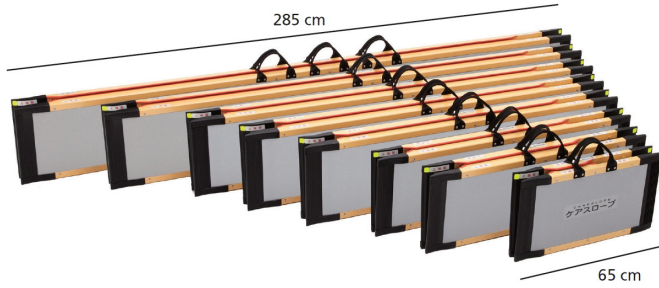

Careslope-salkkuramppi

Product Information			
Width	0 mm	Color	-
Length	-	Rail color	-
Height	-	Material	-
Depth	-	Handedness	-