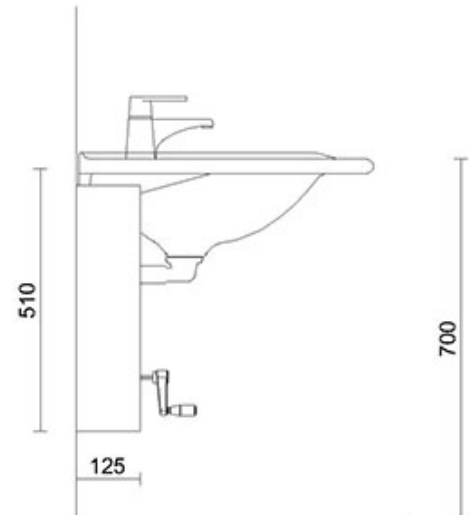

6209S Mounting set

Including:

- 4 pcs countersunk screws
- 4 pcs cover hats
- 4 kpl X1 anchors

For Regal-support rails 20101C, 20105G/R and Gaius Sense shower seats 17402G/R ja 17405G/R

Product Information

Width	0 mm	Color	-
Length	-	Rail color	-
Height	-	Material	-
Depth	-	Handedness	-

Blueprint

6243.4R FRONT

6243.4R SIDE

6243.4R PLAN