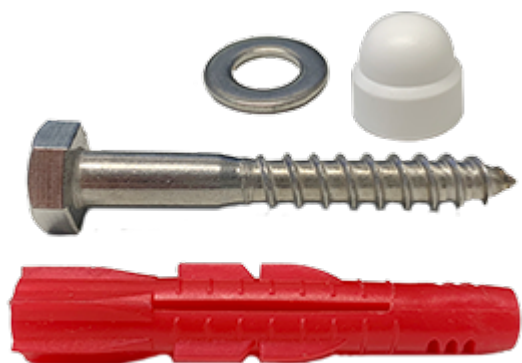

20064 Mounting set

Including

- 6 pcs screws
- 6 pcs cover caps
- 6 pcs washers
- 6 pcs Shark anchors

For Gaius shower seat models 1737, 1738 and 1740W

For Stay support rails 10101, 10102, 10103, 10106, 10113, 10115, 10116, 10123, 10125, and 20032

Product Information

Width	0 mm	Color	-
Length	-	Rail color	-
Height	-	Material	-
Depth	-	Handedness	-