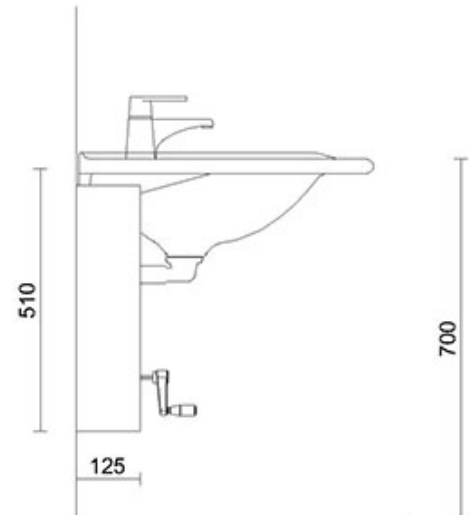

6243.4R SIDE