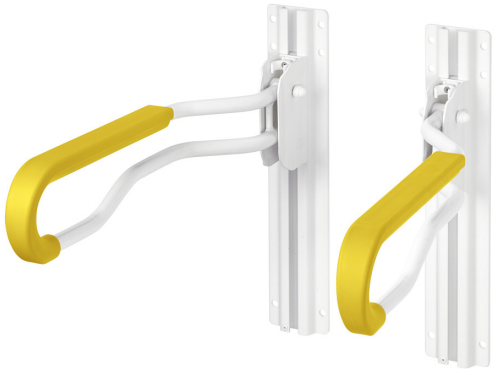

6521 Hand rails

Hand rails are complementary to the Gaius shower seat, attachable to the height adjustment system. The white frame is antimicrobial, with yellow elastomeric handles. The rails can be turned up and out of the way to ease getting on and off the seat.

12 weeks delivery time.

Product Information

Width	0 mm	Color	yellow RAL 1004
Length	600 mm	Rail color	-
Height	-	Material	-
Depth	-	Handedness	-