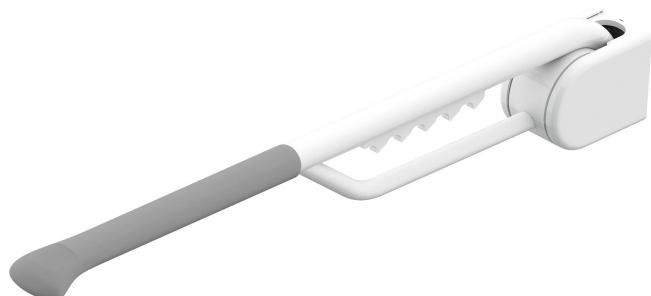

20906107 Gaius Regal support rail pair with backrest mount for Duo

Regal support rails are ergonomically shaped to improve functionality and to suit both private and public bathroom facilities. These support rails have a white antimicrobial frame, with an elastomer gripping surface. Additional hardware is painted steel, with plastic cover plates.

Rails are equipped with hinges that aid with folding, and keeping the rails in an upright position. Load tested to 250 kg down and 150kg sideways.

Fits to height-adjusted Duo toiletlifters

- 21273020 Duo, electric, floor drain
- 21273030 Duo, electric, wall drain
- 21273025 Duo, crank, floor drain
- 21273035 Duo, crank, wall drain

Chest/back support

Product Information

Width	0 mm	Color	grey
Length	-	Rail color	-
Height	-	Material	steel
Depth	-	Handedness	-

Blueprint

Image type unknown

20906107 Gaius Regal support rail pair with backrest mount for Duo blueprint