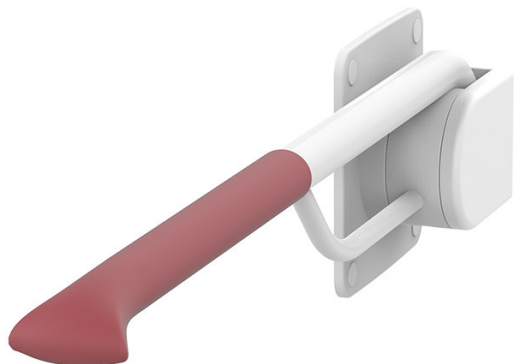

### 330001

The side-mounted Regal support rail suits both private and public bathroom facilities. The rail can be mounted, for example, to an enclosed water tank.

Rails are equipped with hinges that aid with folding, and keeping the rails in an upright position. These modern support rails have a white antimicrobial frame with an elastomeric gripping surface. The rail diameter is 27 mm.

Additional hardware is painted steel, with plastic antimicrobial cover plates.

#### Product numbers:

- 330001GAM grey
- 330001RAM red

#### Product Information

Width	0 mm	Color	-
Length	770 mm	Rail color	-
Height	-	Material	-
Depth	-	Handedness	-