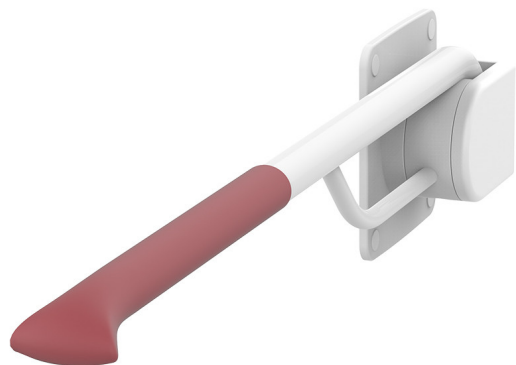

### 330003

The side-mounted Regal support rail suits both private and public bathroom facilities. The rail can be mounted, for example, to an enclosed water tank.

Rails are equipped with hinges that aid with folding, and keeping the rails in an upright position. These modern support rails have a white antimicrobial frame with an elastomeric gripping surface. The rail diameter is 27 mm. Additional hardware is painted steel, with plastic antimicrobial cover plates.

#### Product numbers:

- 330003GAM grey
- 330003RAM red

#### Product Information

Width	0 mm	Color	-
Length	870 mm	Rail color	-
Height	-	Material	-
Depth	-	Handedness	-