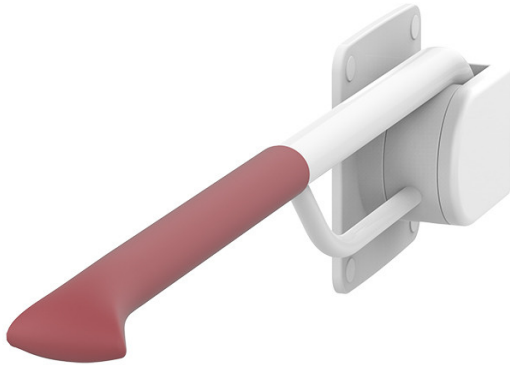

330001

The side-mounted Regal support rail suits both private and public bathroom facilities. The rail can be mounted, for example, to an enclosed water tank.

Rails are equipped with hinges that aid with folding, and keeping the rails in an upright position. These modern support rails have a white antimicrobial frame with an elastomeric gripping surface. The rail diameter is 27 mm.

Additional hardware is painted steel, with plastic antimicrobial cover plates.

Product numbers:

- 330001GAM grey
- 330001RAM red

Product Information

Width	0 mm	Color	-
Length	770 mm	Rail color	-
Height	-	Material	-
Depth	-	Handedness	-