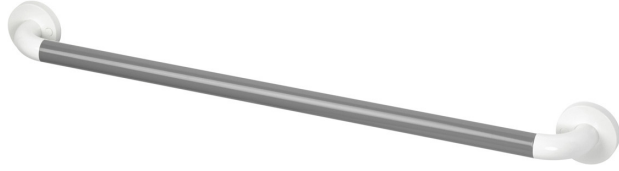

### 1627 Animo hand rail

The rail frame is aluminum, with ridged nylon covering the back section. The rail  $\varnothing$  32 mm.

#### Product numbers:

- 1627 White
- 1627 H Grey
- 1627 P Red
- 1627 K Yellow

NOTICE! The length (1000 mm) is measured from the mid-point of the end cap to the mid-point of the other end cap.

#### Product Information

Width	0 mm	Color	-
Length	1000 mm	Rail color	-
Height	-	Material	aluminium/nylon
Depth	-	Handedness	-