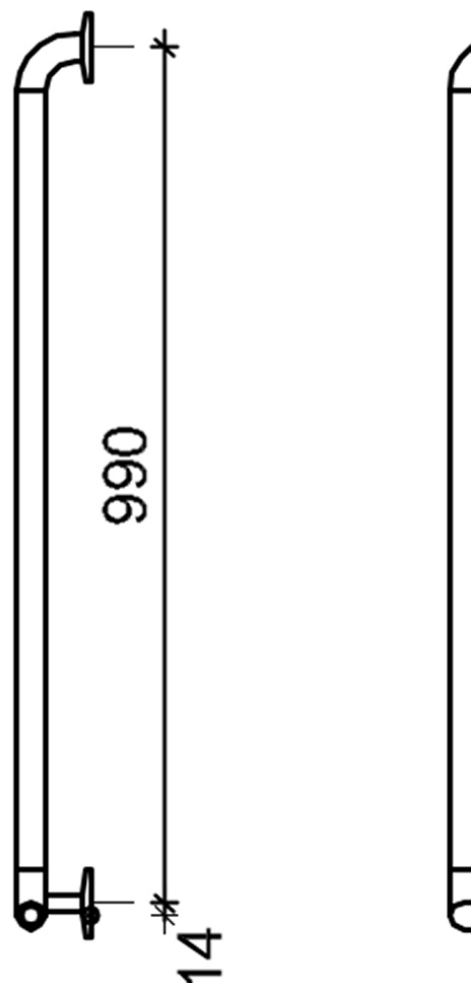

1628 Animo L handrail

The rail frame is aluminium, with ridged nylon covering the back section. The rail \varnothing 32 mm.

Product numbers:

- 1628 White
- 1628H Grey
- 1628P Red
- 1628K Yellow

NOTICE! The length is measured from the mid-point of the end cap to the mid-point of the other end cap. L-shaped support rails can be used as a towel rail.

Product Information

Width	440 mm	Color	-
Length	-	Rail color	-
Height	990 mm	Material	aluminium/nylon
Depth	-	Handedness	-

ANIMO-TUKIKAHVA

440 + 990 mm

KOR-ANIMO-1628_FAS-FR

KOR-ANIMO-1628_CUT

KOR-ANIMO-1628_PLAN