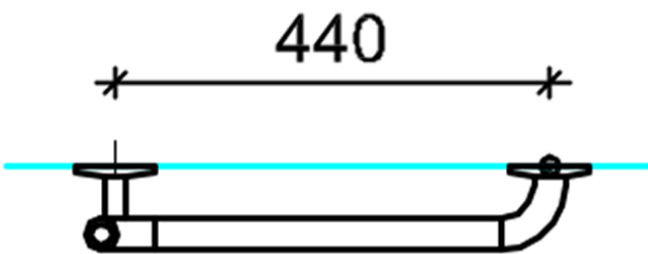

KOR-ANIMO-1637_PLAN