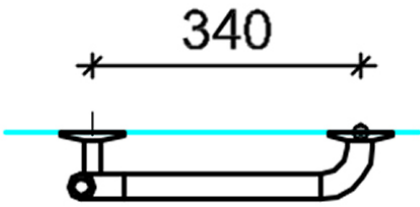

### 1640 Animo L shower rail

The rail frame is aluminium, with ridged nylon covering the back section. The rail  $\varnothing$  32 mm. L-shaped support rails can be used as a towel rail.

Includes a shower head holder. Right-handed, vertical pole on the right.

**Product numbers:**

- 1640 White
- 1640 H Grey
- 1640 K Yellow

**NOTICE!** The length is measured from the mid-point of the end cap to the mid-point of the other end cap.

#### Product Information

<b>Width</b>	340 mm	<b>Color</b>	-
<b>Length</b>	-	<b>Rail color</b>	-
<b>Height</b>	1200 mm	<b>Material</b>	aluminium/nylon
<b>Depth</b>	-	<b>Handedness</b>	both

KOR-ANIMO-1640\_FAS-FR