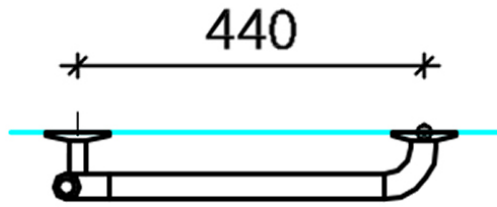

KOR-ANIMO-1640_FAS-FR

KOR-ANIMO-1639_FAS-FR

KOR-ANIMO-1639_PLAN