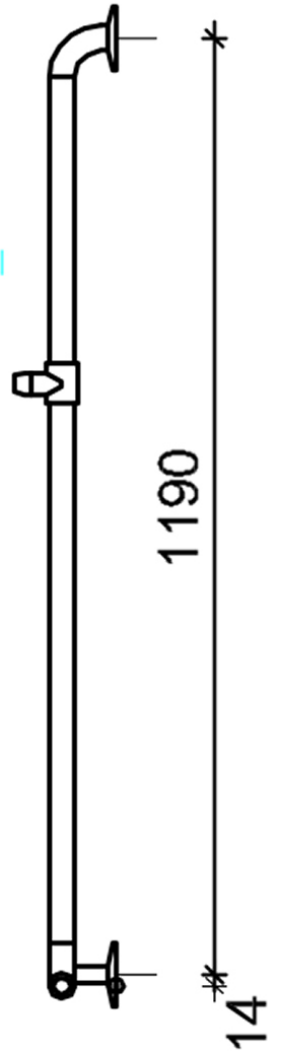

### 1640 Animo L shower rail

The rail frame is aluminium, with ridged nylon covering the back section. The rail  $\varnothing$  32 mm. L-shaped support rails can be used as a towel rail.

Includes a shower head holder. Right-handed, vertical pole on the right.

**Product numbers:**

- 1640 White
- 1640 H Grey
- 1640 K Yellow

**NOTICE!** The length is measured from the mid-point of the end cap to the mid-point of the other end cap.

#### Product Information

<b>Width</b>	340 mm	<b>Color</b>	-
<b>Length</b>	-	<b>Rail color</b>	-
<b>Height</b>	1200 mm	<b>Material</b>	aluminium/nylon
<b>Depth</b>	-	<b>Handedness</b>	both

KOR-ANIMO-1640\_FAS-FR

KOR-ANIMO-1640\_PLAN

KOR-ANIMO-1639\_FAS-FR

KOR-ANIMO-1639\_PLAN

KOR-ANIMO-1639-1640\_CUT

850

1190

14