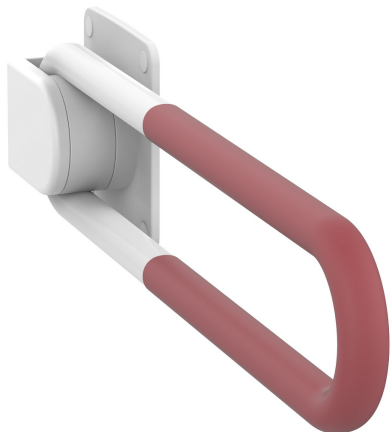

### 20127R Oval support rail, side-mounting

Oval support rails are circular to maximize the area suitable for gripping. These side-mounted support rails have a white antimicrobial frame. White rails have an elastomeric gripping surface. Rails are equipped with hinges that aid with folding, and keeping the rails in an upright position. Load-bearing capacity is 250kg, with min 100kg from the side. Additional hardware is painted steel, with plastic cover plates. The rail  $\varnothing$  33 x 30 mm. Mounting hardware is sold separately.

20127R White, with red coating

#### Product Information

Width	0 mm	Color	-
Length	720 mm	Rail color	-
Height	-	Material	-
Depth	-	Handedness	right