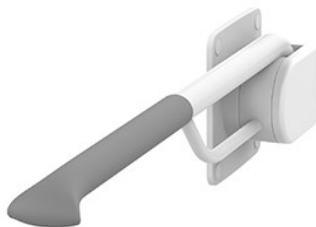

### 20104 Regal fixed support rail

Regal support rails are ergonomically shaped to improve functionality, and to suit both private and public bathroom facilities. These modern support rails have a chrome-plated or white antimicrobial frame. White rails have an elastomeric gripping surface. Additional hardware is painted steel, with plastic cover plates.

Rails are equipped with hinges that aid with folding, and keeping the rails in an upright position. The rail  $\varnothing$  33 x 30 mm. Load-bearing capacity is 200 kg.

Mounting hardware sold separately.

**Product numbers:** 20104G White, with grey coating 20104R White, with red coating

20104C Chrome-plated (W800 mm)

#### Product Information

<b>Width</b>	0 mm	<b>Color</b>	-
<b>Length</b>	770 mm	<b>Rail color</b>	-
<b>Height</b>	-	<b>Material</b>	elastomer
<b>Depth</b>	-	<b>Handedness</b>	left