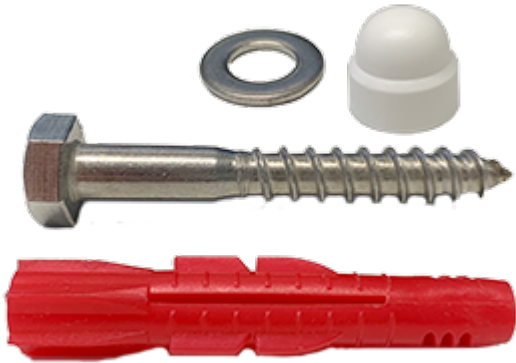

### 20063-Z Mounting set

Including

- 4 pcs screws
- 4 pcs cover caps
- 4 pcs washers
- 4 pcs Shark-anchors

for Stay support rails 10111 ja Regal support rails 20107

#### Product Information

Width	0 mm	Color	-
Length	-	Rail color	-
Height	-	Material	-
Depth	-	Handedness	-