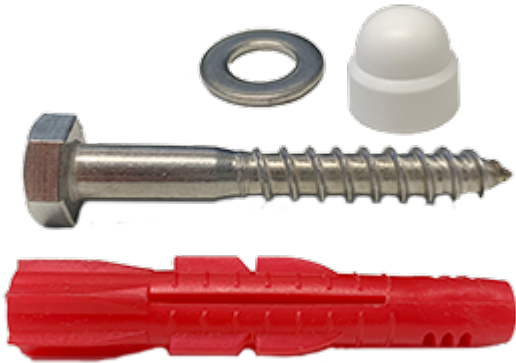

20064 Mounting set

Including

- 6 pcs screws
- 6 pcs cover caps
- 6 pcs washers
- 6 pcs Shark anchors

For Gaius shower seat models 1737, 1738 and 1740W

For Stay support rails 10101, 10102, 10103, 10106, 10113, 10115, 10116, 10123, 10125, and 20032

Product Information

Width	0 mm	Color	-
Length	-	Rail color	-
Height	-	Material	-
Depth	-	Handedness	-