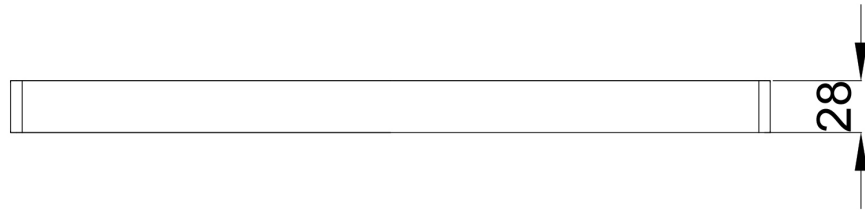

Fitted to a mirror cabinet or a mirror, it will provide a pleasant soft light to the face and the closest surroundings. The luminaire with a steel housing is designed and manufactured in Finland according to the long service life and the sustainable development goal, thus its light sources and ballast are replaceable.

Gaius LED light is available with four versions, of different lengths: 400, 500, 600 and 900 mm.

Features

- Protection class IP44
- Colour temperature 4000K
- Colour rendering index CRI Ra >90
- Luminous intensity 432 lm
- Light distribution, up/down or to the side 50/50%
- Service life 50 000h
- Operating voltage 180-264 VAC
- Dali dimming as an option
- Casambi lighting controller as an option
- Horizontal or vertical mounting option to wall or mirror cabinet

Minimum delivery 50 pieces.

Product Information			
Width	0 mm	Color	white
Length	400 mm	Rail color	-
Height	28 mm	Material	-
Depth	110 mm	Handedness	-

9555 LED lightning