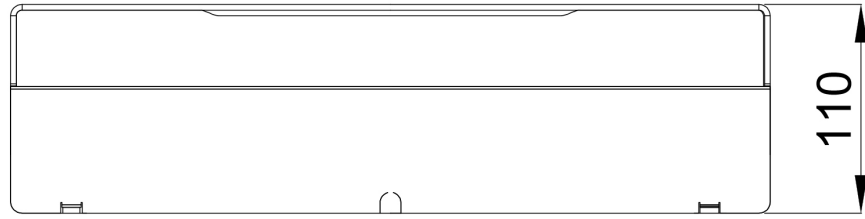

Gaius LED light is available with four versions, of different lengths: 400, 500, 600 and 900 mm.

Features

- Protection class IP44
- Colour temperature 4000K
- Colour rendering index CRI Ra >90
- Luminous intensity 432 lm
- Light distribution, up/down or to the side 50/50%
- Service life 50 000h
- Operating voltage 180-264 VAC
- Dali dimming as an option
- Casambi lighting controller as an option
- Horizontal or vertical mounting option to wall or mirror cabinet

Minimum delivery 50 pieces.

Product Information			
Width	0 mm	Color	white
Length	400 mm	Rail color	-
Height	28 mm	Material	-
Depth	110 mm	Handedness	-

9555 LED lightning