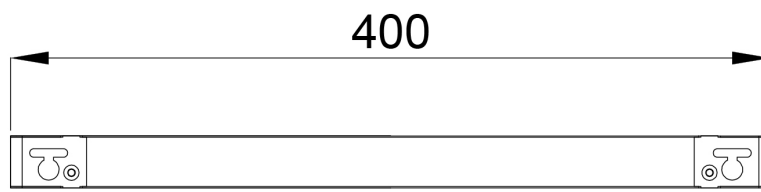

Fitted to a mirror cabinet or a mirror, it will provide a pleasant soft light to the face and the closest surroundings. The luminaire with a steel housing is designed and manufactured in Finland according to the long service life and the sustainable development goal, thus its light sources and ballast are replaceable.

Gaius LED light is available with four versions, of different lengths: 400, 500, 600 and 900 mm.

Features

- Protection class IP44
- Colour temperature 4000K
- Colour rendering index CRI Ra >90
- Luminous intensity 432 lm
- Light distribution, up/down or to the side 50/50%
- Service life 50 000h
- Operating voltage 180-264 VAC
- Dali dimming as an option
- Casambi lighting controller as an option
- Horizontal or vertical mounting option to wall or mirror cabinet

Minimum delivery 50 pieces.

Product Information			
Width	0 mm	Color	white
Length	400 mm	Rail color	-
Height	28 mm	Material	-
Depth	110 mm	Handedness	-

9555 LED lightning