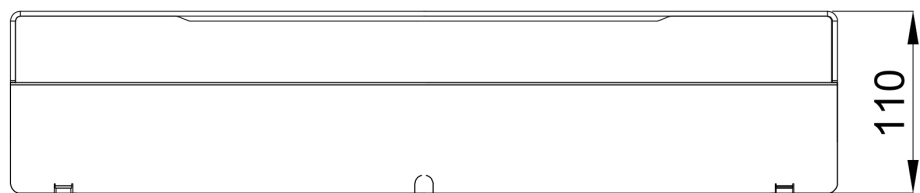

#### Features

- Protection class IP44
- Colour temperature 4000K
- Colour rendering index CRI Ra >90
- Luminous intensity 575 lm
- Light distribution, up/down or to the side 50/50%
- Power 3.8 W
- Service life 50 000h
- Horizontal or vertical mounting option to wall or mirror cabinet
- Dali dimming as an option
- Casambi lighting controller as an option

Minimum delivery 50 pieces.

Product Information			
Width	0 mm	Color	white
Length	500 mm	Rail color	-
Height	28 mm	Material	-
Depth	110 mm	Handedness	-