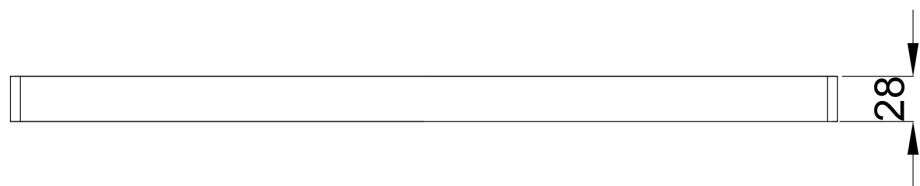

Gaius LED light is available with four versions, of different lengths: 400, 500, 600 and 900 mm.

#### Features

- Protection class IP44
- Colour temperature 4000K
- Colour rendering index CRI Ra >90
- Luminous intensity 575 lm
- Light distribution, up/down or to the side 50/50%
- Power 3.8 W
- Service life 50 000h
- Horizontal or vertical mounting option to wall or mirror cabinet
- Dali dimming as an option
- Casambi lighting controller as an option

Minimum delivery 50 pieces.

Product Information			
Width	0 mm	Color	white
Length	500 mm	Rail color	-
Height	28 mm	Material	-
Depth	110 mm	Handedness	-