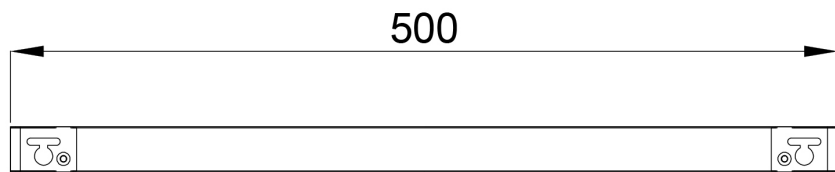

#### Features

- Protection class IP44
- Colour temperature 4000K
- Colour rendering index CRI Ra >90
- Luminous intensity 575 lm
- Light distribution, up/down or to the side 50/50%
- Power 3.8 W
- Service life 50 000h
- Horizontal or vertical mounting option to wall or mirror cabinet
- Dali dimming as an option
- Casambi lighting controller as an option

Minimum delivery 50 pieces.

Product Information			
Width	0 mm	Color	white
Length	500 mm	Rail color	-
Height	28 mm	Material	-
Depth	110 mm	Handedness	-