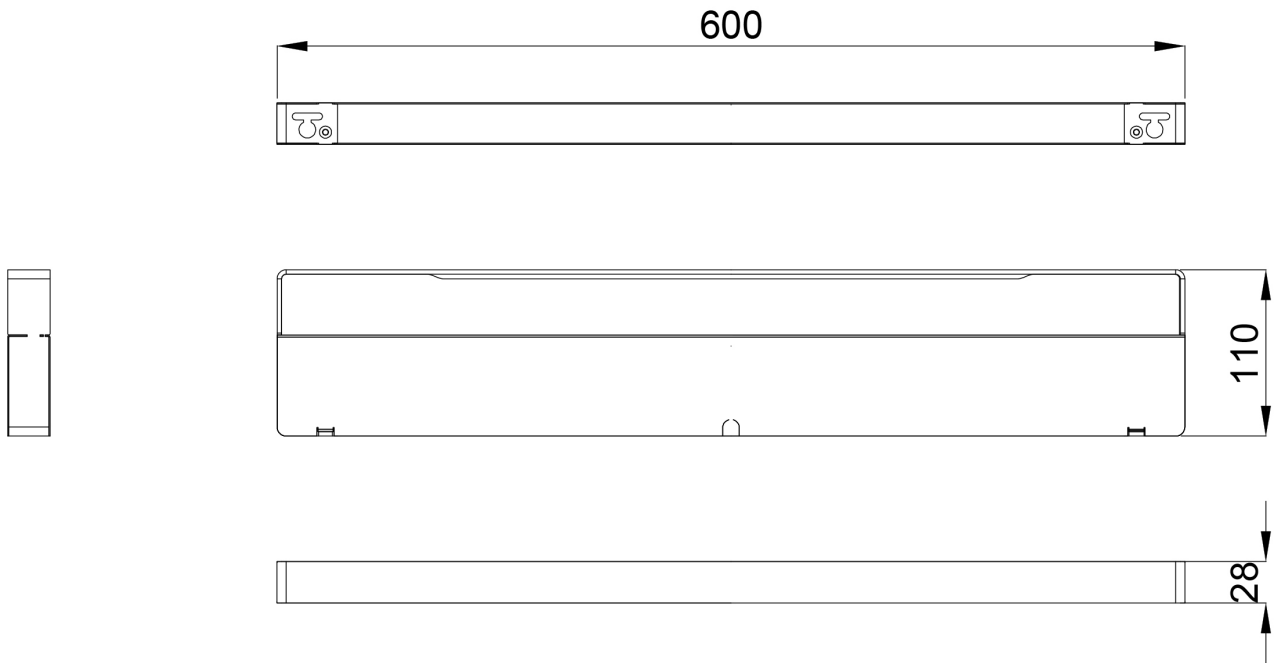

Gaius LED light is available with four versions, of different lengths: 400, 500, 600 and 900 mm.

Features:

- Protection class IP44
- Colour temperature 4000K
- Colour rendering index CRI Ra >90
- Luminous intensity 720 lm
- Light distribution, up/down or to the side 50/50%
- Power 4.8 W
- Service life 50 000h
- Operating voltage 180-264 VAC
- Dali dimming as an option
- Casambi lighting controller as an option
- Horizontal or vertical mounting option to wall or mirror cabinet

Minimum delivery 50 pieces.

Product Information			
Width	0 mm	Color	white
Length	600 mm	Rail color	-
Height	28 mm	Material	-
Depth	110 mm	Handedness	-

9557 LED lightning