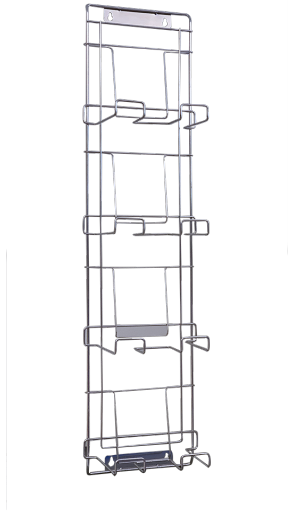

9592 Glove box holder, 4 boxes

The glove box holder for 4 boxes, wired model.

Product Information			
Width	175 mm	Color	stainless steel
Length	-	Rail color	-
Height	725 mm	Material	stainless steel
Depth	115 mm	Handedness	-