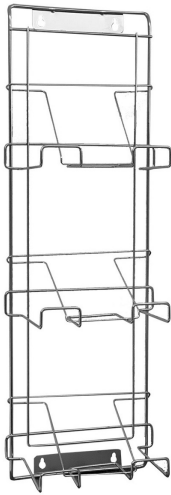

### 9594 Glove box holder

The wired glove box holder for three glove boxes.

Product Information			
Width	175 mm	Color	stainless steel
Length	-	Rail color	-
Height	550 mm	Material	-
Depth	115 mm	Handedness	-