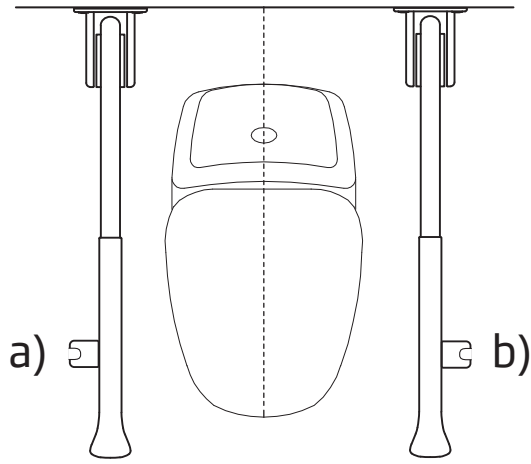

17720 Bide holder to Regal- and Stay-rails

Installation instruction

Oras 251500
251500-11

A

B

C