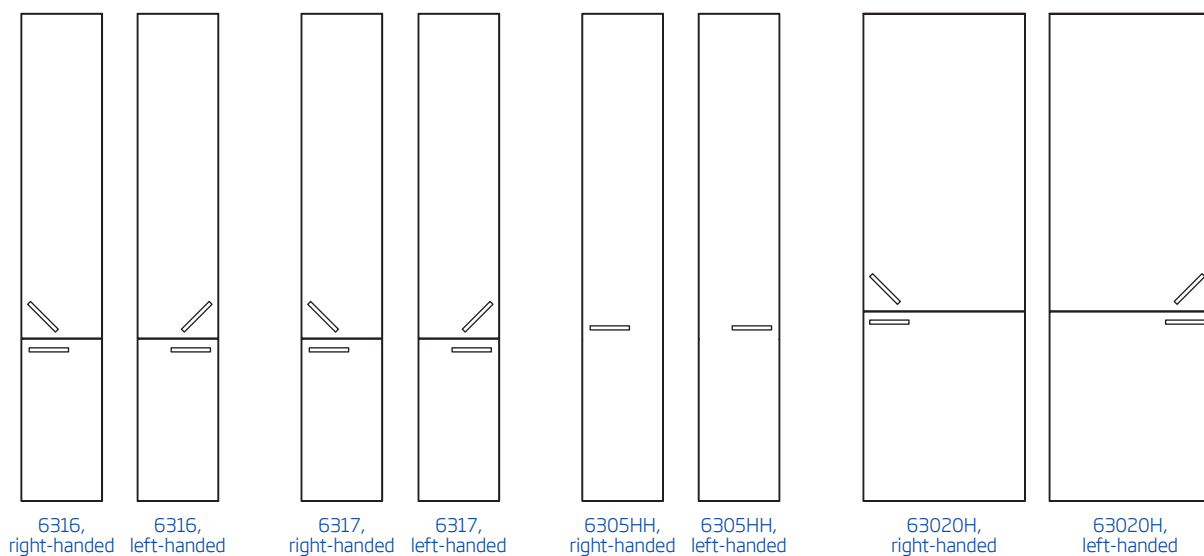

Gaius cabinets

INSTALLATION INSTRUCTIONS

The installer must be a professional.

C1 Type A

C2 Type B

D 6300, 6309, 6313-6317 & 6305HH

E 63020H

F 6305HH & 63020H