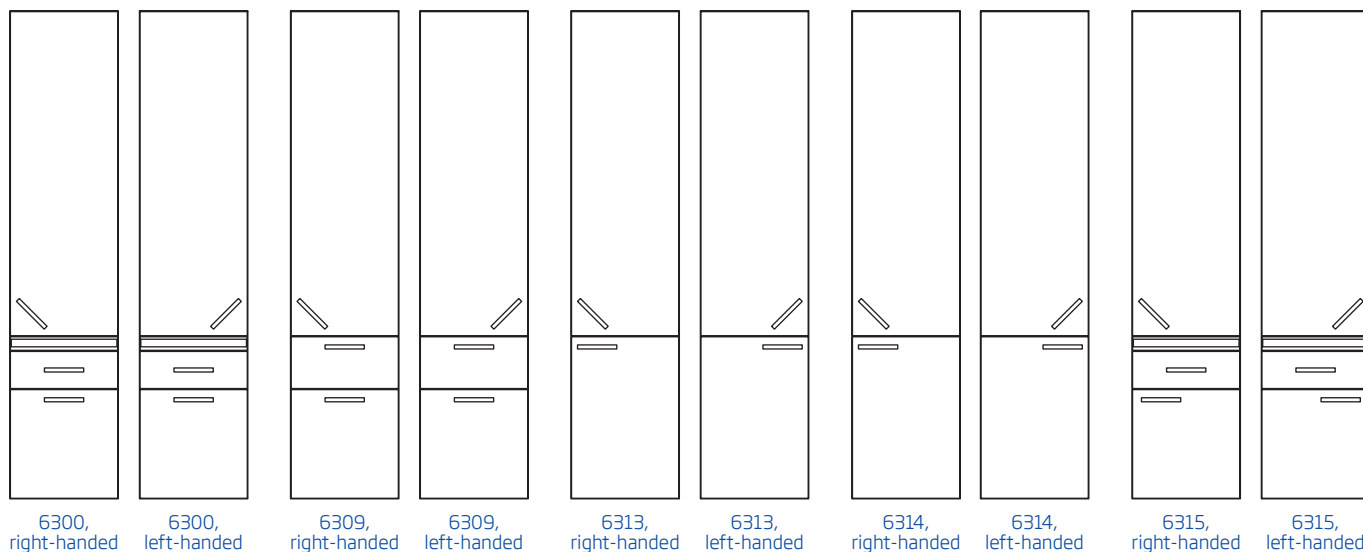

Gaius cabinets

INSTALLATION INSTRUCTIONS

The installer must be a professional.

C1 Type A

C2 Type B

D 6300, 6309, 6313-6317 & 6305HH

E 63020H

F 6305HH & 63020H