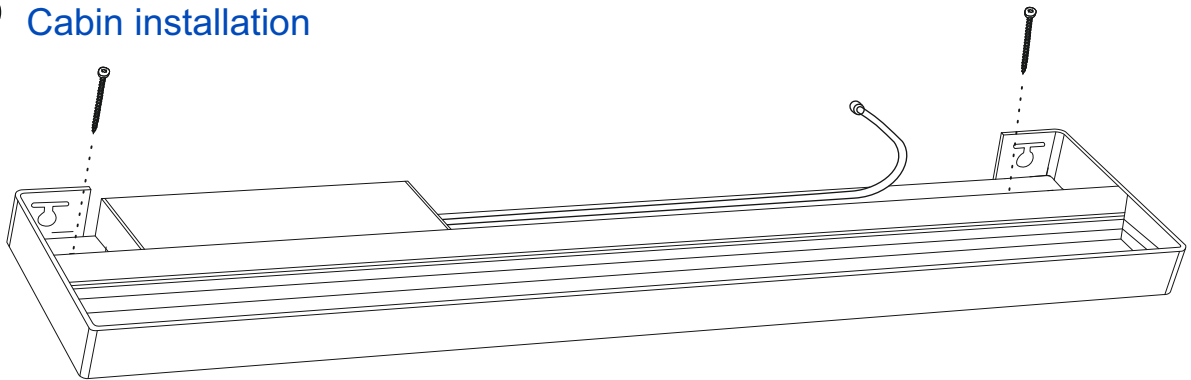

Gaius LED valaisin 400mm

9555

x2

x2

x2

x2

A Wall installation

B Cabin installation