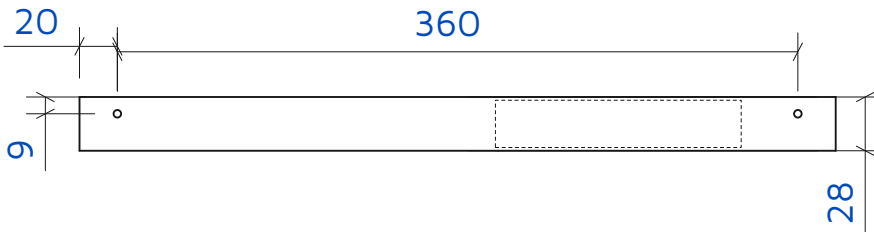

Gaius LED valaisin 400mm

9555

x2

x2

x2

x2

A Wall installation

B Cabin installation