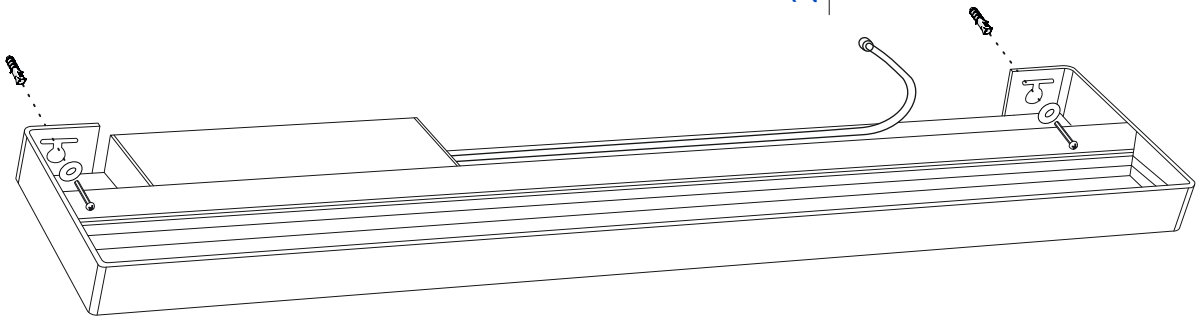

Gaius LED valaisin 400mm

9555

x2

x2

x2

x2

A Wall installation

B Cabin installation