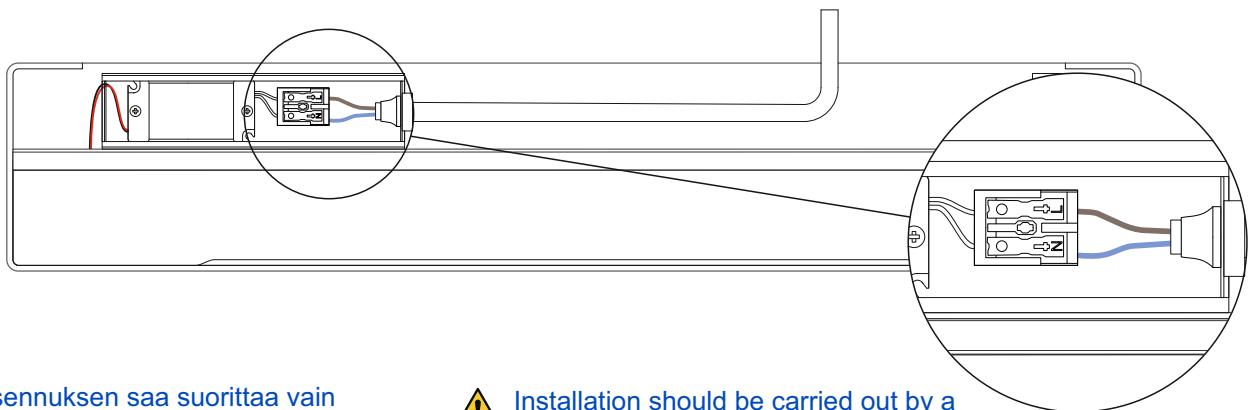

C Connect electricity

Asennuksen saa suorittaa vain valtuutettu sähköasentaja.

Installation should be carried out by a qualified electrician.