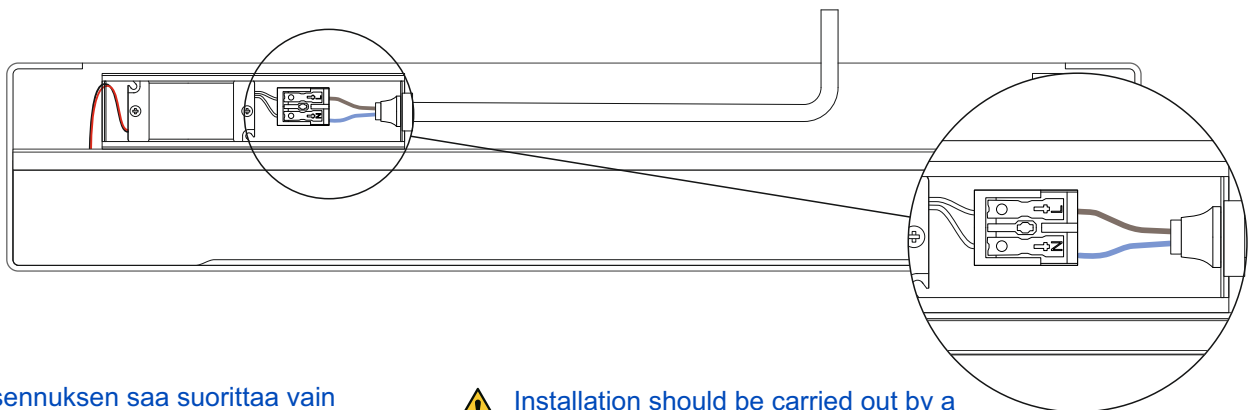

C Connect electricity

⚠️ Asennuksen saa suorittaa vain valtuutettu sähköasentaja.

⚠️ Installation should be carried out by a qualified electrician.