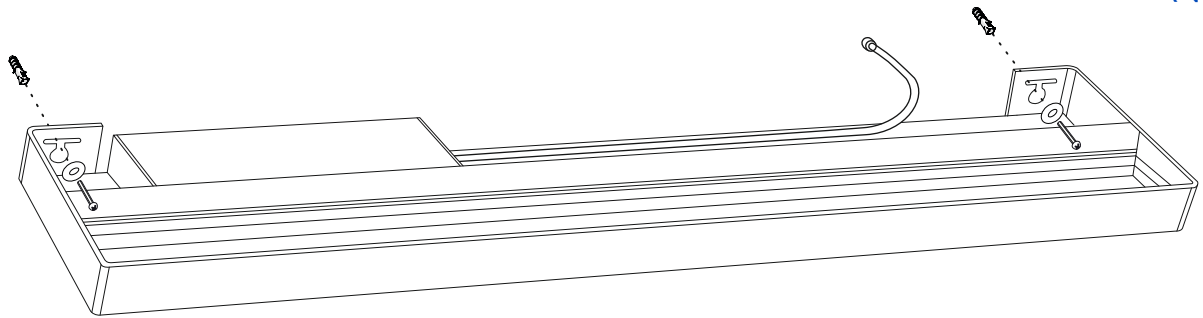

Gaius LED valaisin 900mm

9558

x2

x2

x2

x2

A Wall installation

B Cabin installation