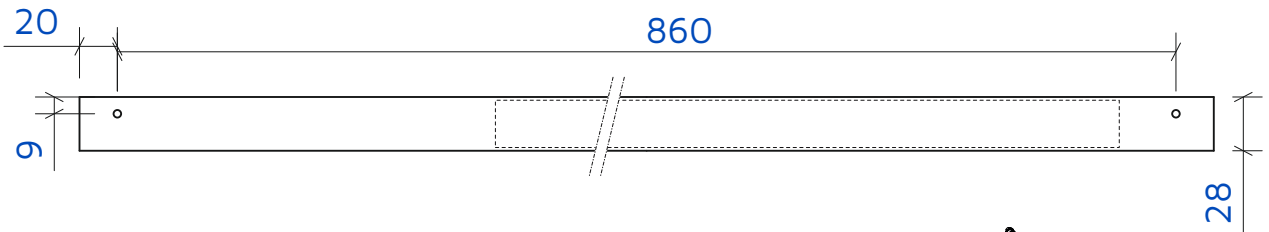

Gaius LED valaisin 900mm

9558

x2

x2

x2

x2

A Wall installation

B Cabin installation