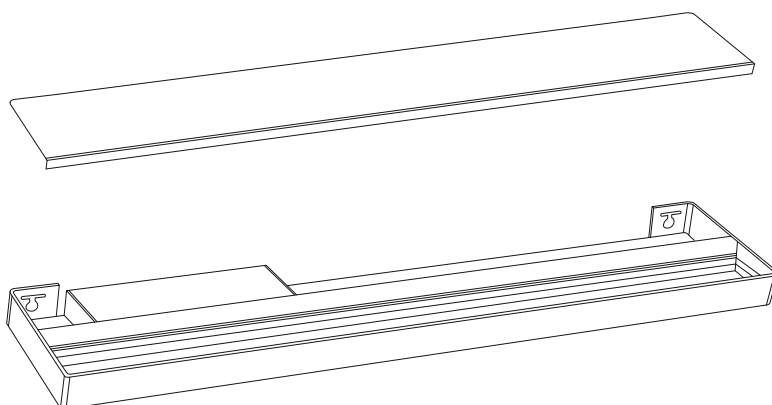

Gaius LED valaisin 900mm

9558

x2

x2

x2

x2

A Wall installation

B Cabin installation