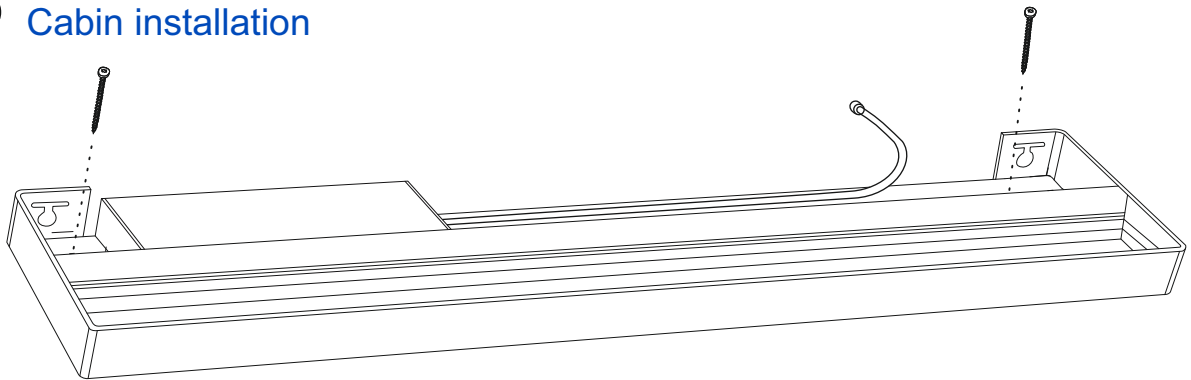

Gaius LED valaisin 900mm

9558

x2

x2

x2

x2

A Wall installation

B Cabin installation