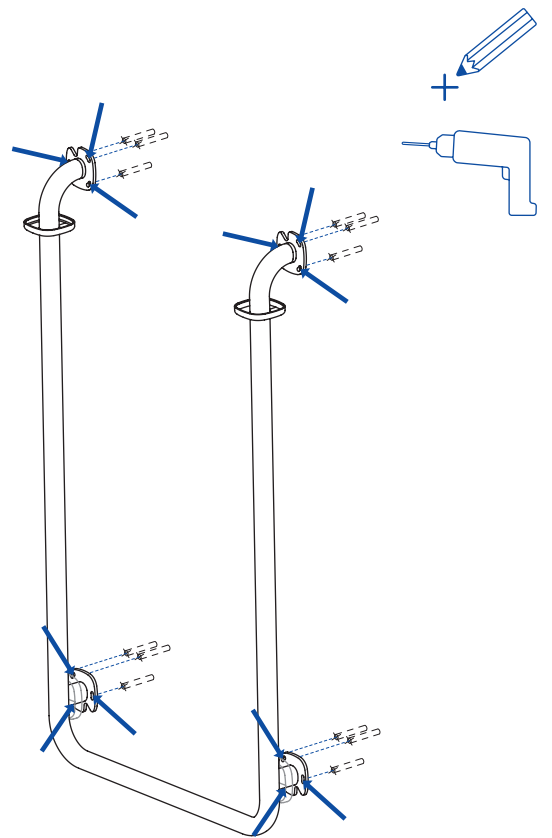

# Gaius U Solo Shower

16814W

INSTALLATION INSTRUCTIONS

The installer must be a professional.

A

B

C

The installer must be a professional.