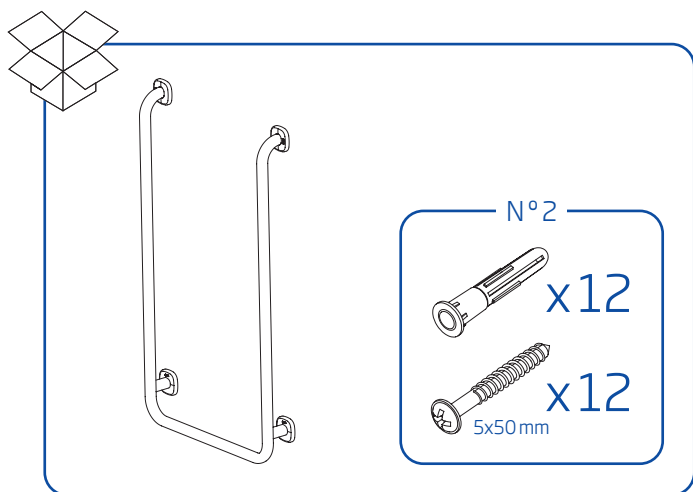

# Gaius U Solo Shower

16814W

INSTALLATION INSTRUCTIONS

The installer must be a professional.

A

B

C

The installer must be a professional.