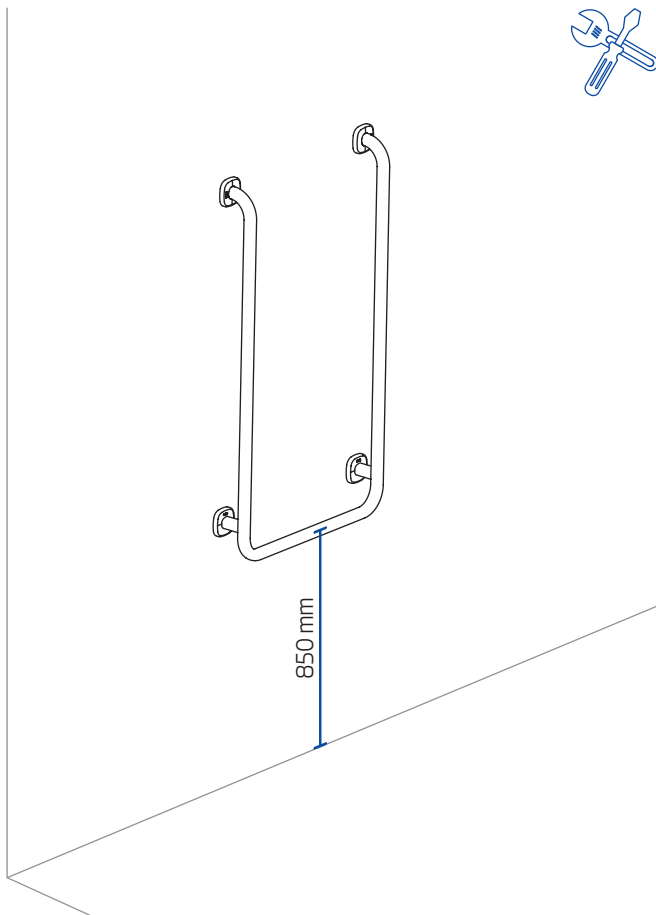

# Gaius U Solo Shower

16814W

INSTALLATION INSTRUCTIONS

The installer must be a professional.

A

B

C

The installer must be a professional.