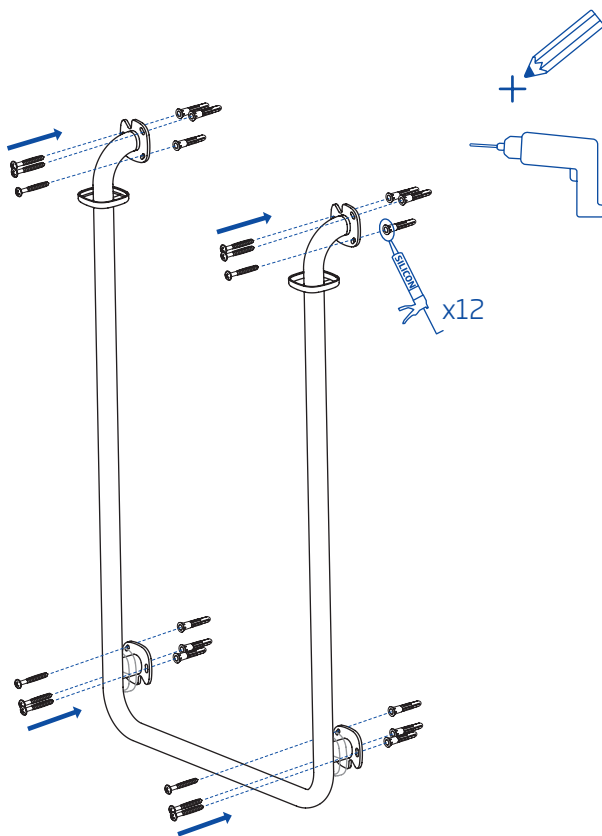

# Gaius U Solo Shower

16814W

INSTALLATION INSTRUCTIONS

The installer must be a professional.

A

B

C

The installer must be a professional.