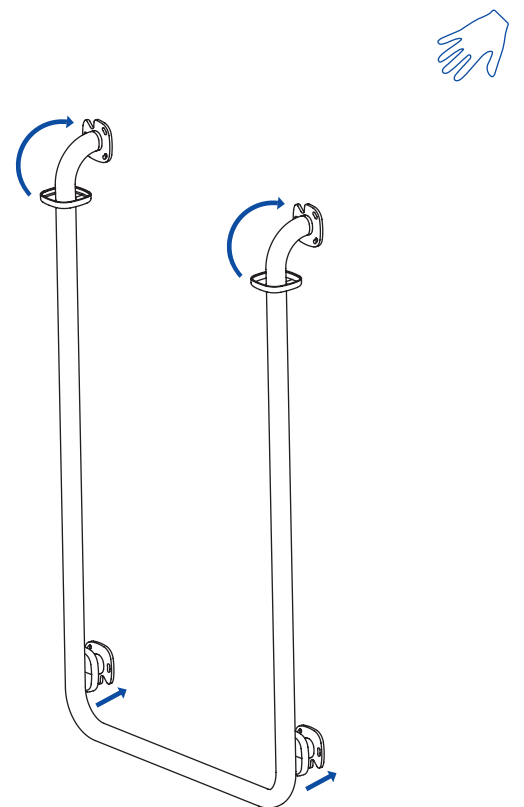

# Gaius U Solo Shower

16814W

INSTALLATION INSTRUCTIONS

The installer must be a professional.

A

B

C

The installer must be a professional.