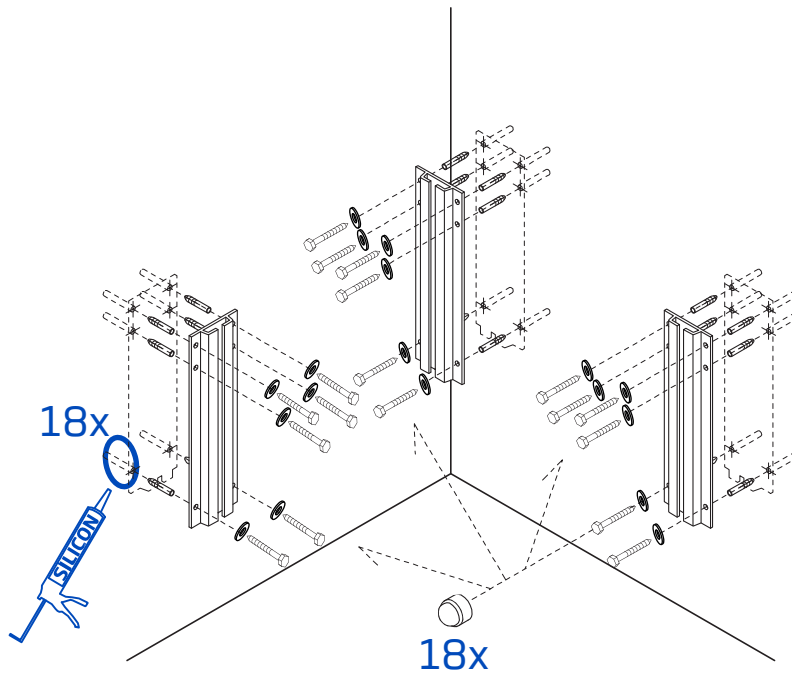

> korpinen.com

x300

Gaius Water Trap  
Installation instruction

> korpinen.com

6232 (x3)

- x4 
- x4 
- x4 
- x2 

A

B