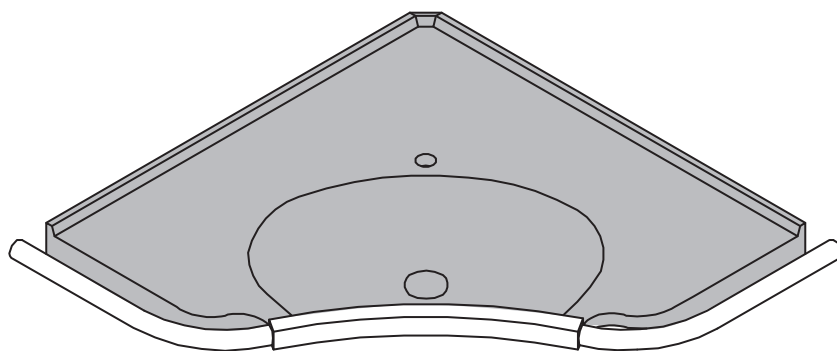

# Gaius Hospital Basin

6500, 6502  
6517, 6519  
+6232

 6500  
6502  
6517  
6519

x1 

x1 

x1 

20064-Z (x3)

- x6 
- x6 
- x6 
- x6   
8x60 mm

> korpinen.com

x300

Gaius Water Trap  
Installation instruction

> korpinen.com

6232 (x3)

- x4 
- x4 
- x4 
- x2 

A

B