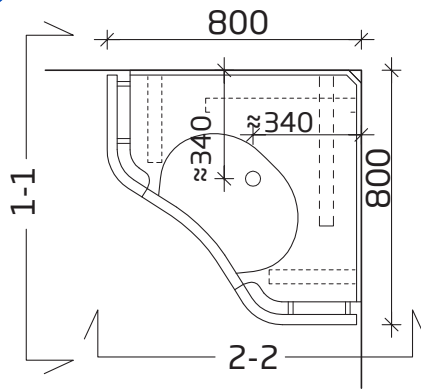

> korpinen.com

x300

Gaius Water Trap  
Installation instruction

> korpinen.com

6232 (x3)

- x4 
- x4 
- x4 
- x2 

A

B