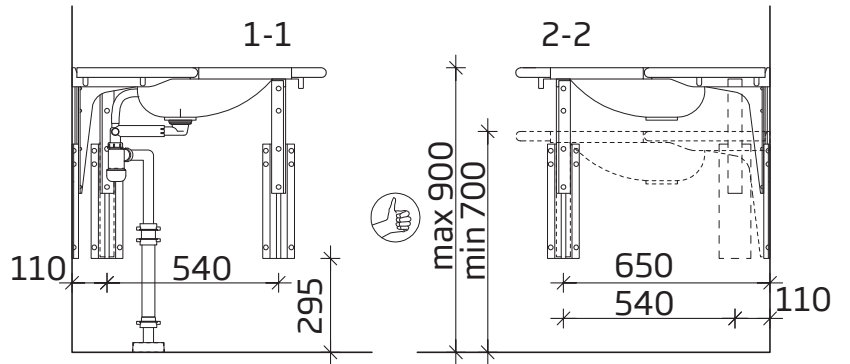

> korpinen.com

x300

Gaius Water Trap  
Installation instruction

> korpinen.com

6232 (x3)

- x4 
- x4 
- x4 
- x2 

A

B