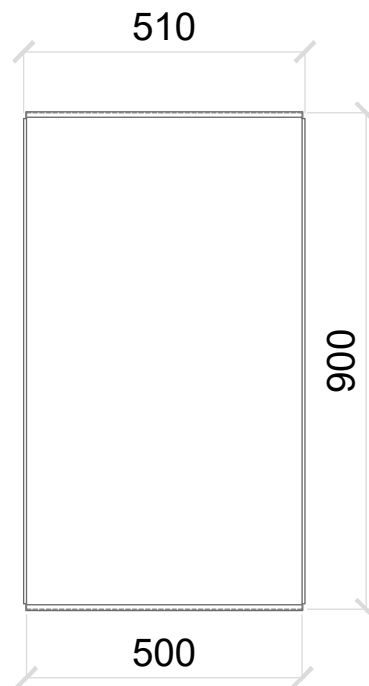

6534, 6537

GAIUS Corner mirror cabinets

500x900mm

without drawer, left and right handed

(6534 laminate, 6537 melamine)

Side

Front