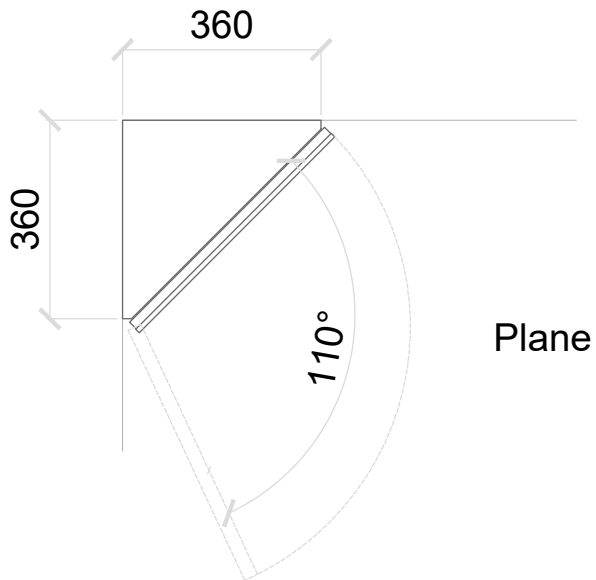

6534, 6537

GAIUS Corner mirror cabinets

500x900mm

without drawer, left and right handed

(6534 laminate, 6537 melamine)

Side

Front