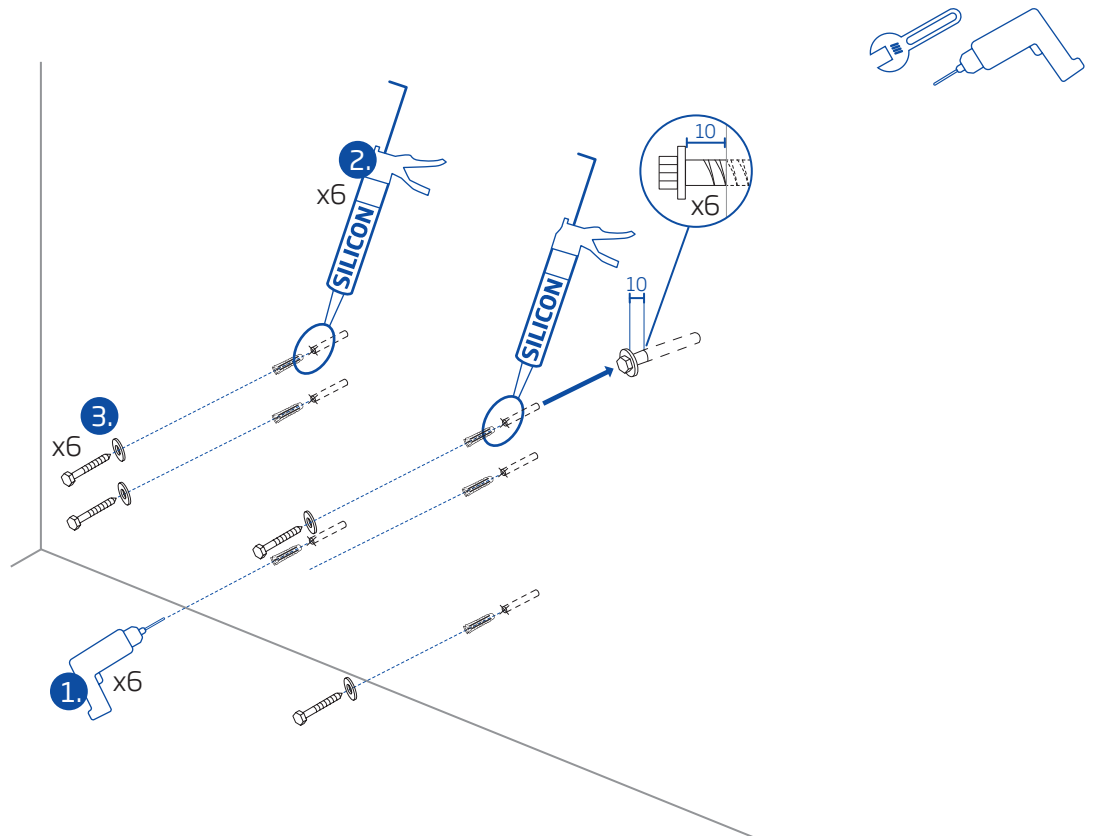

A2

A3

A4

The installer must be a professional.