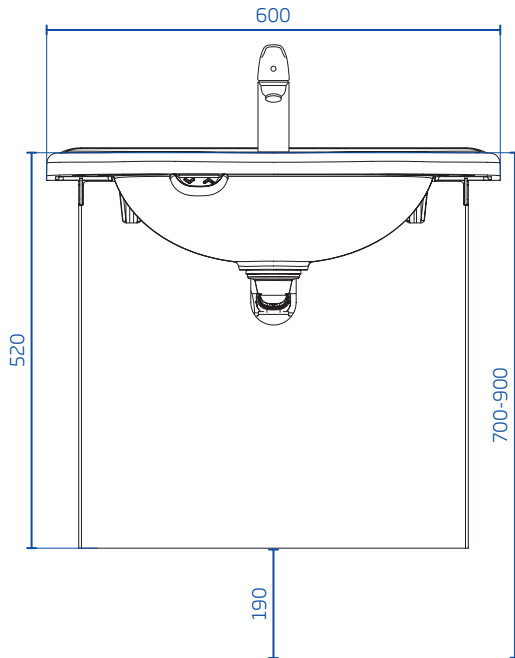

Royal electrical basin

65113.4

INSTALLATION INSTRUCTIONS

(Basin not included)

Tap

13970

6208-Z

13983

13982

The installer must be a professional.

Outfit

Reinforce area

Frame installation measures

Water and drain places

The installer must be a professional.

Junction box