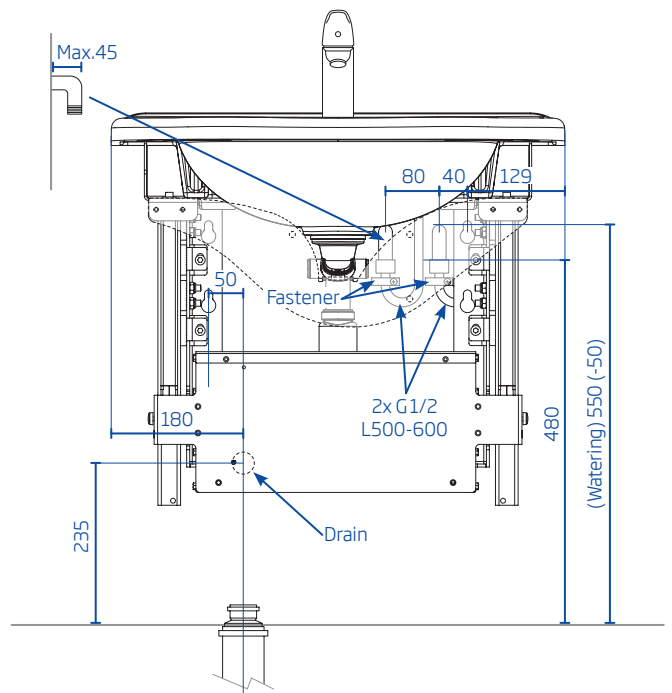

Royal electrical basin

65113.4

INSTALLATION INSTRUCTIONS

(Basin not included)

Tap

13970

6208-Z

13983

13982

The installer must be a professional.

Outfit

Reinforce area

Frame installation measures

Water and drain places

The installer must be a professional.

Junction box