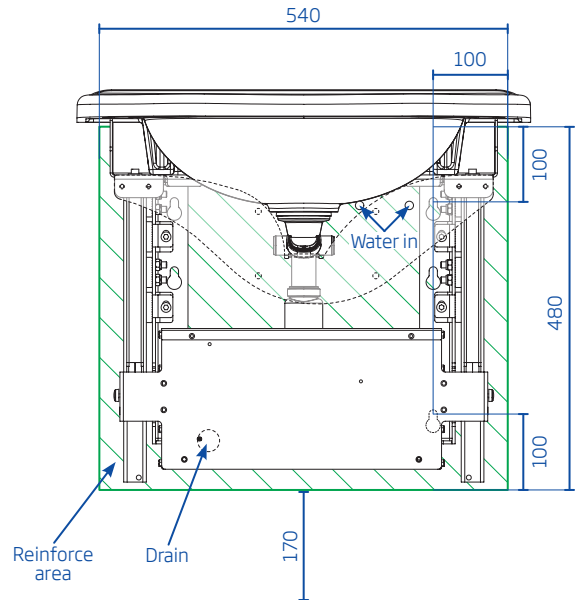

Royal electrical basin

65113.4

INSTALLATION INSTRUCTIONS

(Basin not included)

Tap

13970

6208-Z

13983

13982

The installer must be a professional.

Outfit

Reinforce area

Frame installation measures

Water and drain places

The installer must be a professional.

Junction box