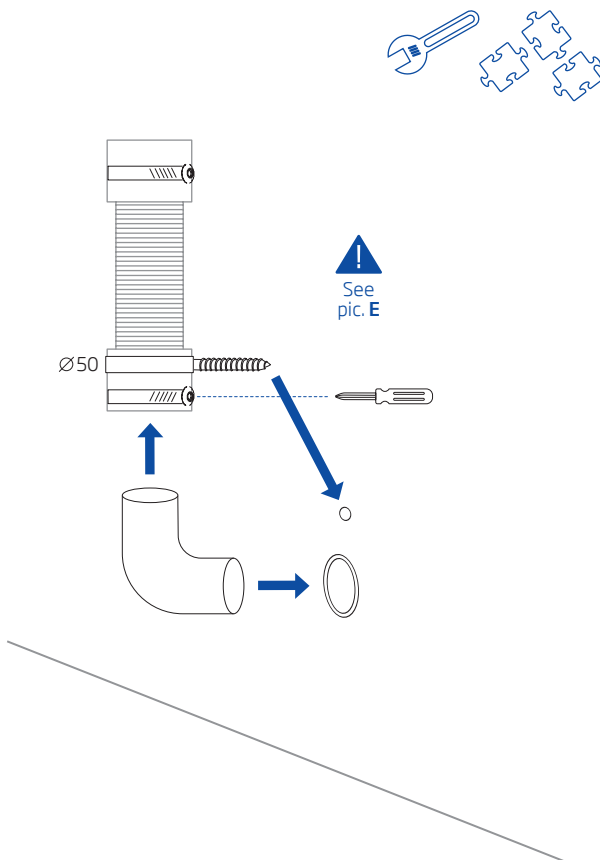

Royal electrical basin

65113.4

INSTALLATION INSTRUCTIONS

(Basin not included)

Tap

13970

6208-Z

13983

13982

The installer must be a professional.

Outfit

Reinforce area

Frame installation measures

Water and drain places

The installer must be a professional.

Junction box

A1

The installer must be a professional.

A2

A3

A4

The installer must be a professional.

D1

D2

>korpinen.com
https://www.korpinen.com/uploads/documents/Gaius_water_trap-2018.pdf

D3

D4

The installer must be a professional.

E

The installer must be a professional.

The installer must be a professional.

H