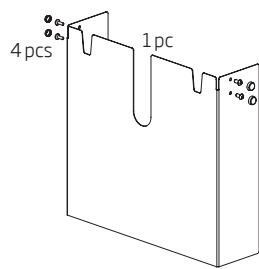

Royal electrical basin

65113.4

INSTALLATION INSTRUCTIONS

(Basin not included)

Tap

13970

6208-Z

13983

13982

The installer must be a professional.

Outfit

Reinforce area

Frame installation measures

Water and drain places

The installer must be a professional.

Junction box