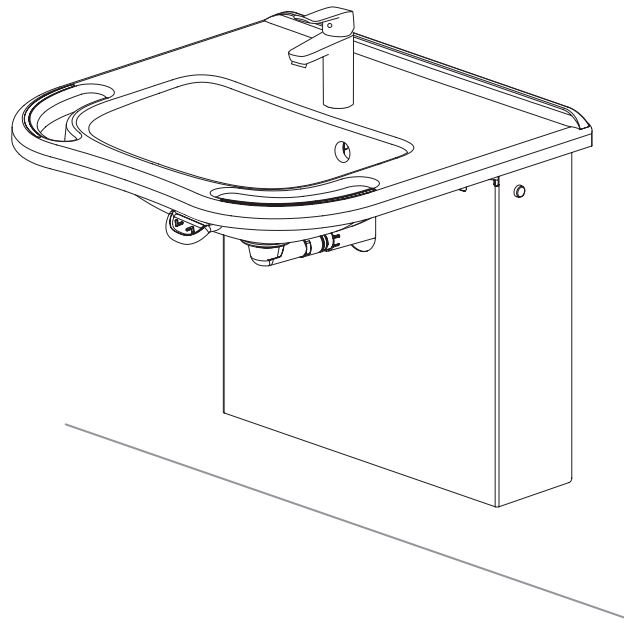

Royal electrical basin

65113.4

INSTALLATION INSTRUCTIONS

(Basin not included)

Tap

13970

6208-Z

13983

>korpinen.com
https://www.korpinen.com/uploads/documents/Gaius_water_trap-2018.pdf

D3

D4

The installer must be a professional.

E

The installer must be a professional.

The installer must be a professional.

H