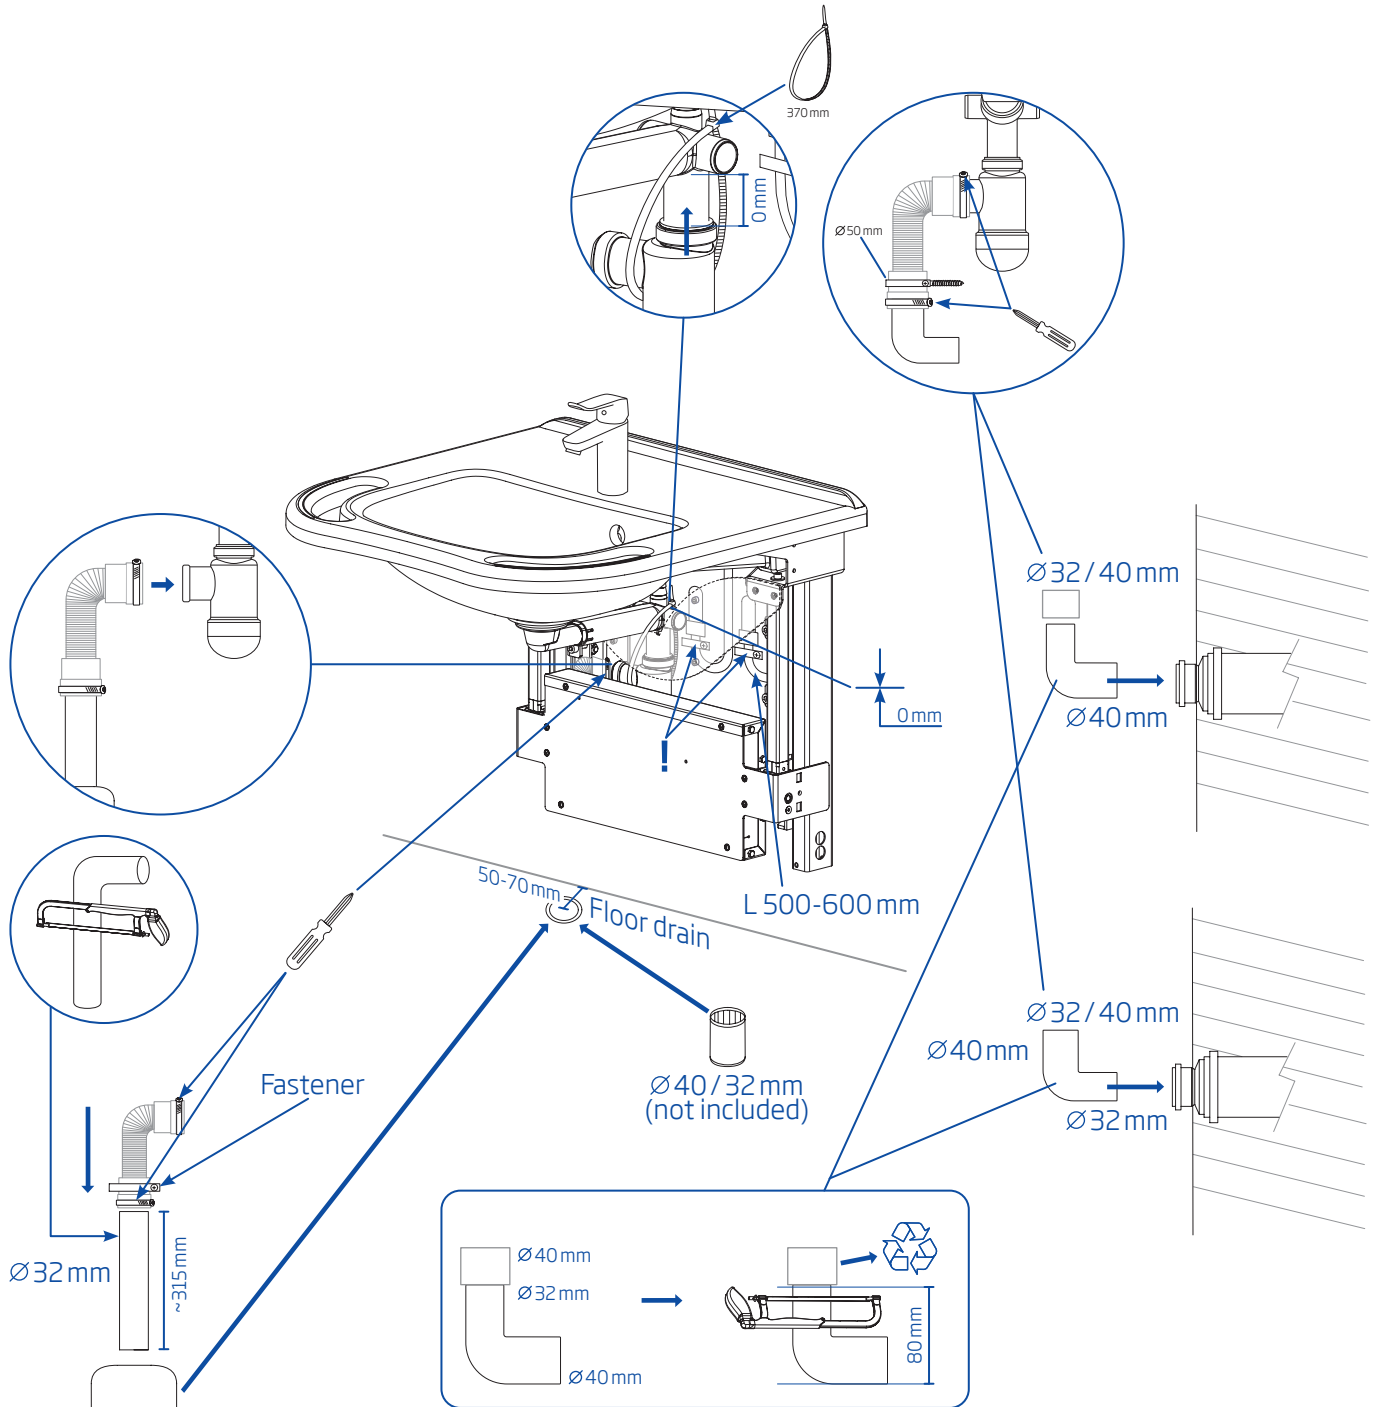

Royal electrical basin

65113.4

INSTALLATION INSTRUCTIONS

(Basin not included)

Tap

13970

6208-Z

13983

13982

The installer must be a professional.

Outfit

Reinforce area

Frame installation measures

Water and drain places

The installer must be a professional.

Junction box

>korpinen.com
https://www.korpinen.com/uploads/documents/Gaius_water_trap-2018.pdf

D3

D4

The installer must be a professional.

E

The installer must be a professional.

The installer must be a professional.

H