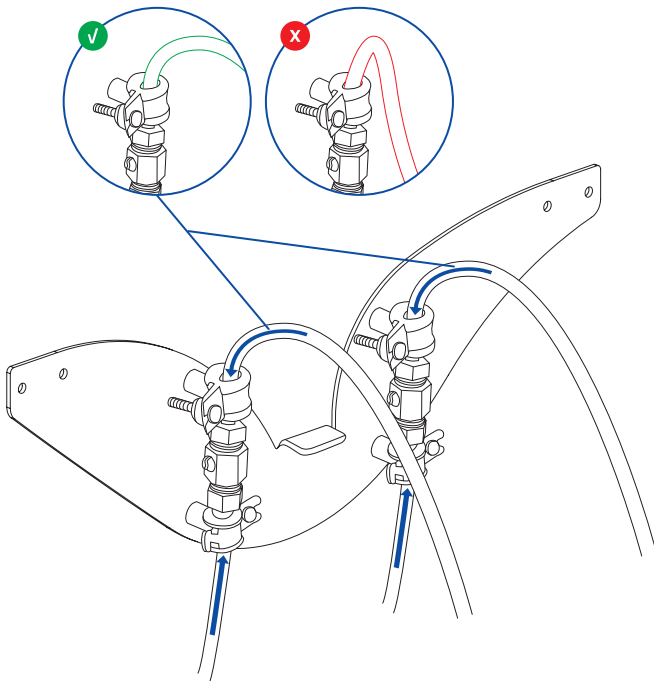

Royal electrical basin

65113.4

INSTALLATION INSTRUCTIONS

(Basin not included)

Tap

13970

6208-Z

13983

13982

The installer must be a professional.

Outfit

Reinforce area

Frame installation measures

Water and drain places

The installer must be a professional.

Junction box

>korpinen.com
https://www.korpinen.com/uploads/documents/Gaius_water_trap-2018.pdf

D3

D4

The installer must be a professional.

E

The installer must be a professional.

The installer must be a professional.

H