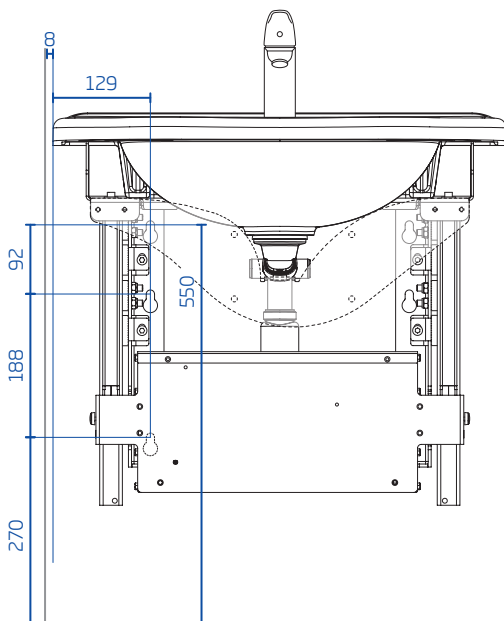

Royal electrical basin

65113.4

INSTALLATION INSTRUCTIONS

(Basin not included)

Tap

13970

6208-Z

13983

13982

The installer must be a professional.

Outfit

Reinforce area

Frame installation measures

Water and drain places

The installer must be a professional.

Junction box