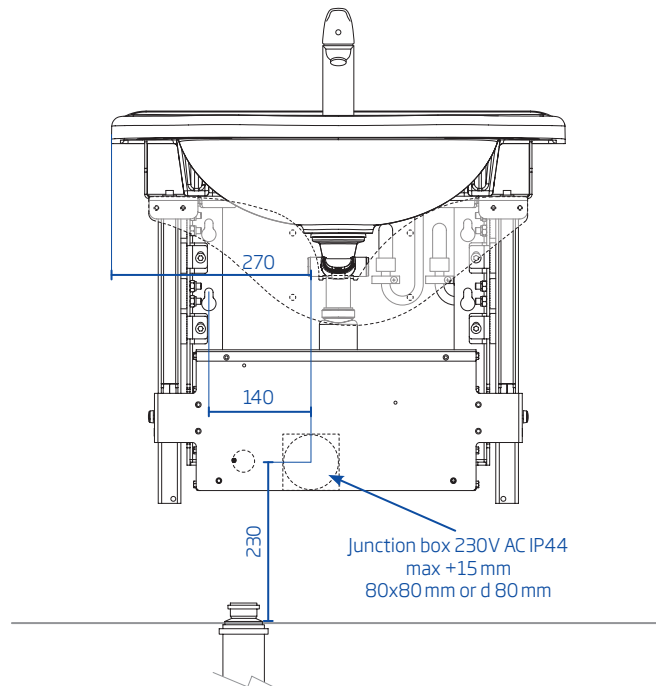

Royal electrical basin

65113.4

INSTALLATION INSTRUCTIONS

(Basin not included)

Tap

13970

6208-Z

13983

13982

The installer must be a professional.

Outfit

Reinforce area

Frame installation measures

Water and drain places

The installer must be a professional.

Junction box