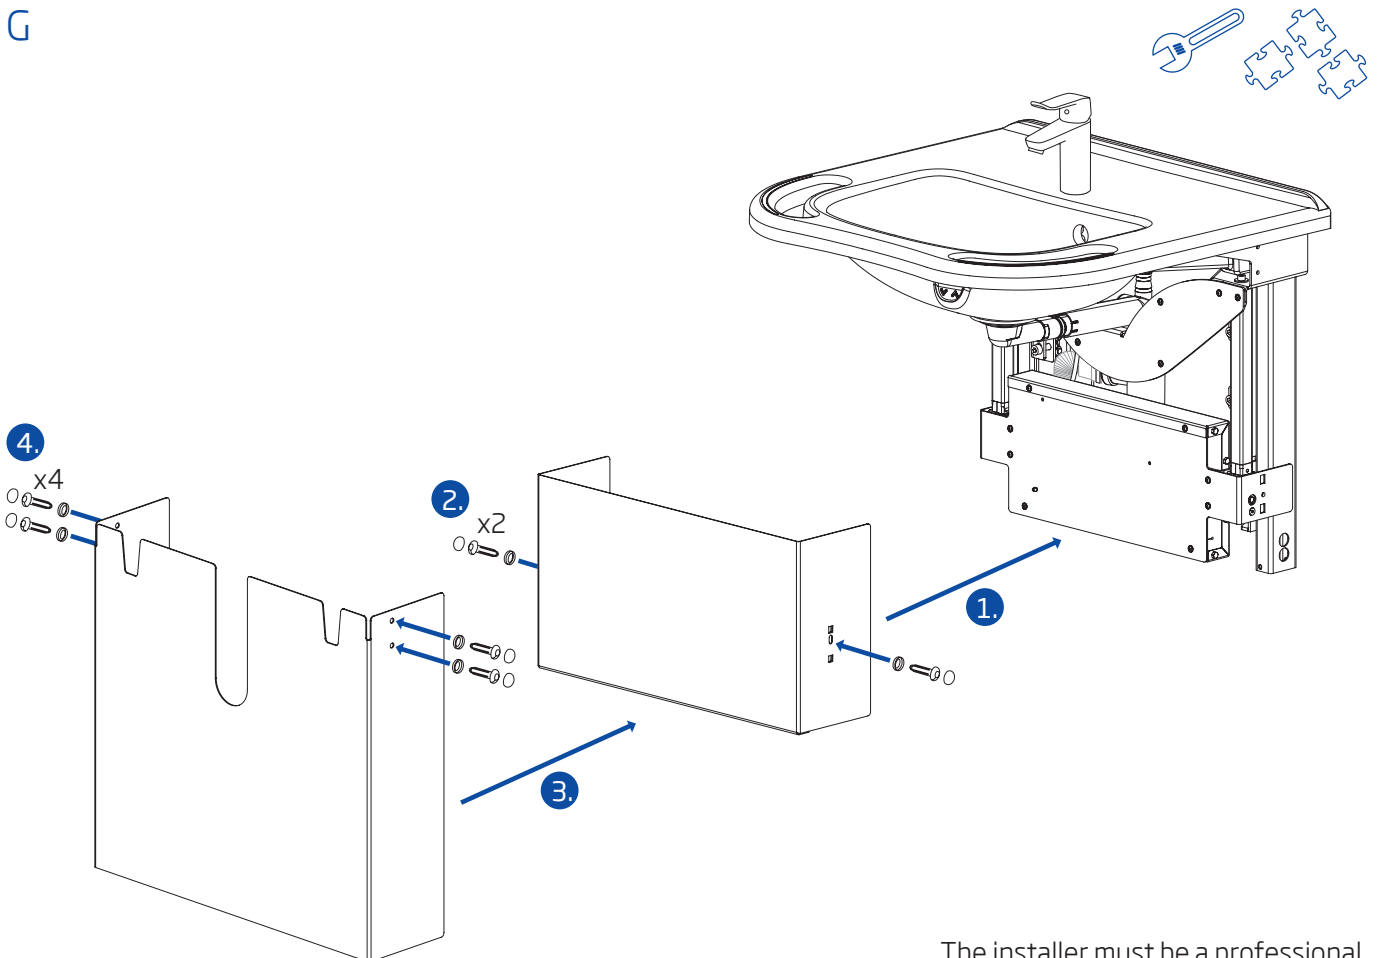

Royal electrical basin

65113.4

INSTALLATION INSTRUCTIONS

(Basin not included)

Tap

13970

6208-Z

13983

>korpinen.com
https://www.korpinen.com/uploads/documents/Gaius_water_trap-2018.pdf

D3

D4

The installer must be a professional.

E

The installer must be a professional.

The installer must be a professional.

H