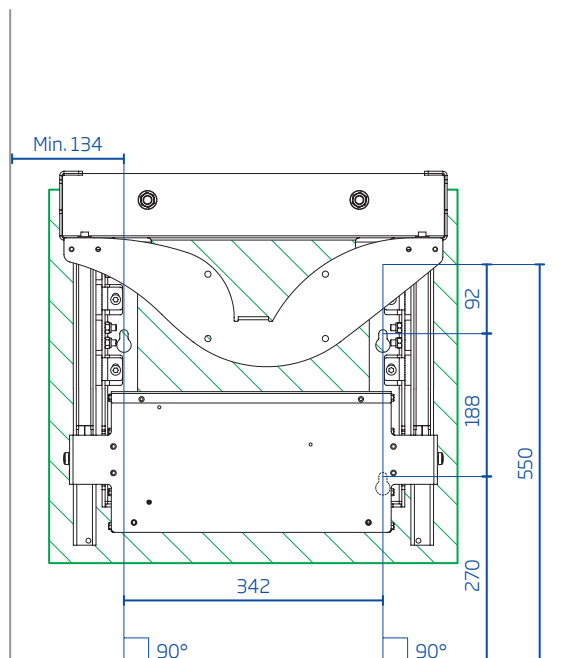

The installer must be a professional.