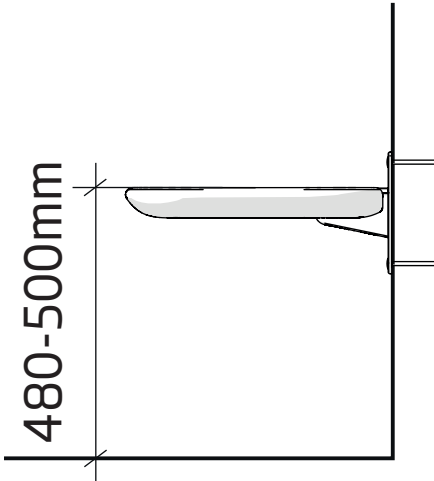

Sense Shower Seat, manual instructions.

17402

17405

17402/17405

17405

17402

6209S

x4

x4
12x60

x4
M8x60 mm

> korpinen.com

A

A1

A2

A3

4x