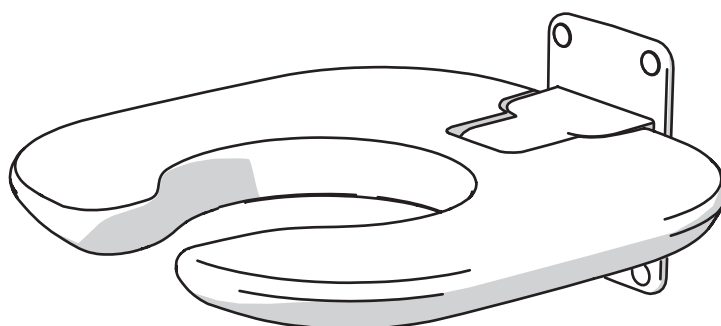

Sense Shower Seat, manual instructions.

17402

17405

17402/17405

17405

17402

6209S

x4

x4
12x60

x4
M8x60 mm

> korpinen.com

A

A1

A2

A3

4x