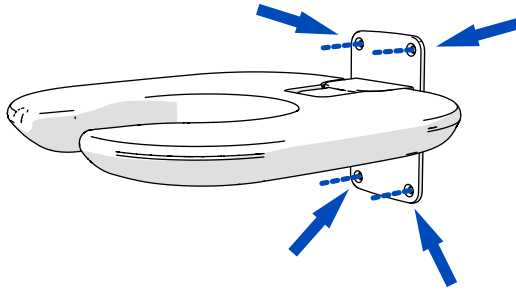

Sense Shower Seat, manual instructions.

17402

17405

17402/17405

17405

17402

6209S

x4

x4
12x60

x4
M8x60 mm

> korpinen.com

A

A1

A2

A3

4x