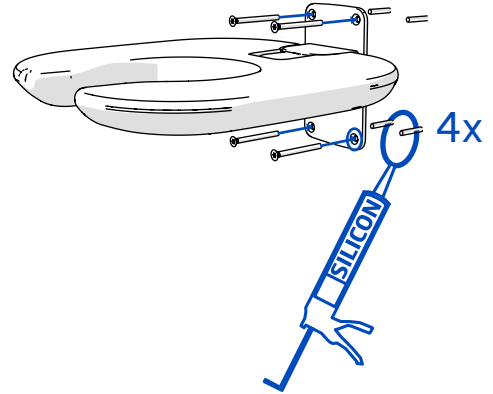

Sense Shower Seat, manual instructions.

17402

17405

17402/17405

17405

17402

6209S

x4

x4
12x60

x4
M8x60 mm

> korpinen.com

A

A1

A2

A3

4x