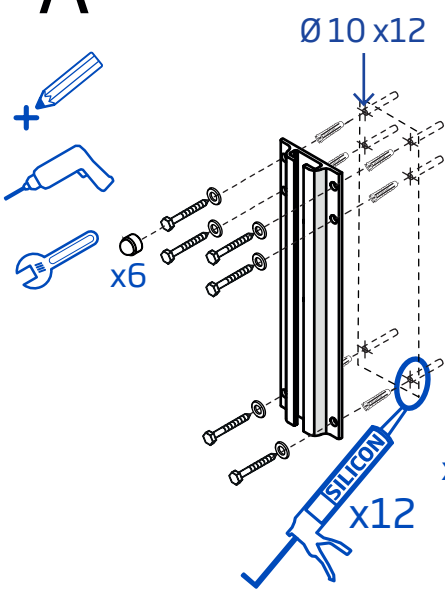

x300

Gaius Water Trap
Installation instruction

> korpinen.com

- x2
- x2
- x8
- x8
- x4

+ 62033
62034

A

B

C