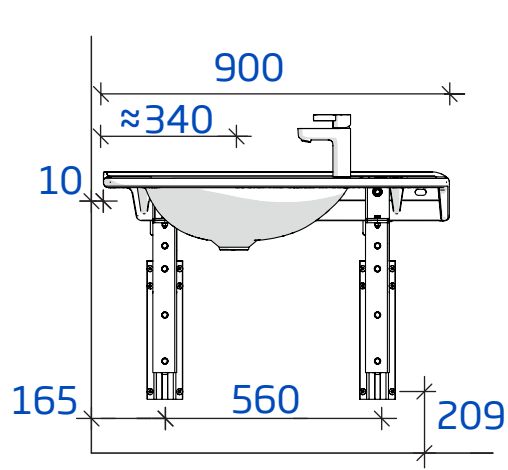

62022
62023